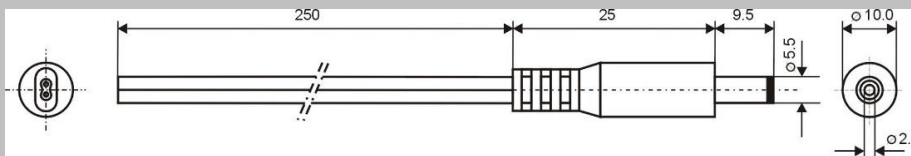

Specification:

Model	DC.CAB.2200.0025.E
DC Plug	5,5x2,1mm
Recommended voltage	0 - 48V
Max Current	5A
Dielectric Strength	500 VDC
Operating temperature	-20°C to +70°C
Cord Length	250 mm
Cable Diameter	2x2mm
Wire Diameter	2x0,5mm ²
ROHS	+