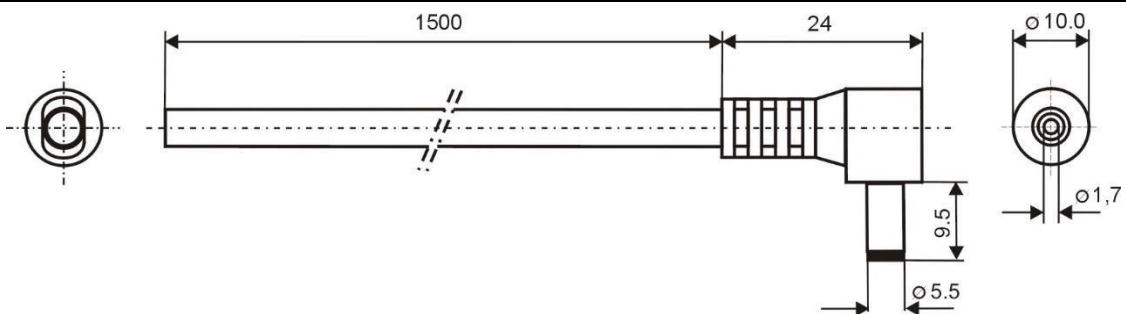

Specification:

Model	DC.CAB.1911.0150 WHITE
DC Plug	5,5x1,7mm
Recommended voltage	0 - 48V
Max Current	8A
Dielectric Strength	500 VDC
Operating temperature	-20°C to +70°C
Cord Length	1500mm
Cable Diameter	4mm
Wire Diameter	2x1mm²
ROHS	+