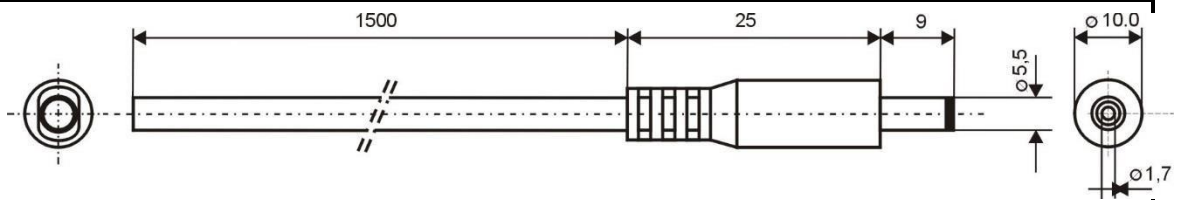

Specification:

Model	DC.CAB.1910.0150 WHITE
DC Plug	5,5x1,7mm
Recommended voltage	0 - 48V
Max Current	8A
Dielectric Strength	500 VDC
Operating temperature	-20°C to +70°C
Cord Length	1500mm
Cable Diameter	4mm
Wire Diameter	2x1mm ²
ROHS	+