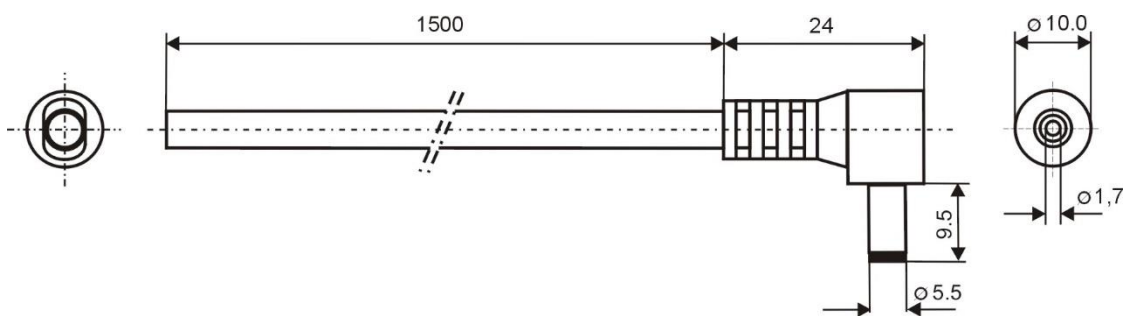

Specification:

Model	DC.CAB.1811.0150
DC Plug	5,5x1,7mm
Recommended voltage	0 - 48V
Max Current	8A
Dielectric Strength	500 VDC
Operating temperature	-20°C to +70°C
Cord Length	1500mm
Cable Diameter	4mm
Wire Diameter	2x1mm ²
ROHS	+