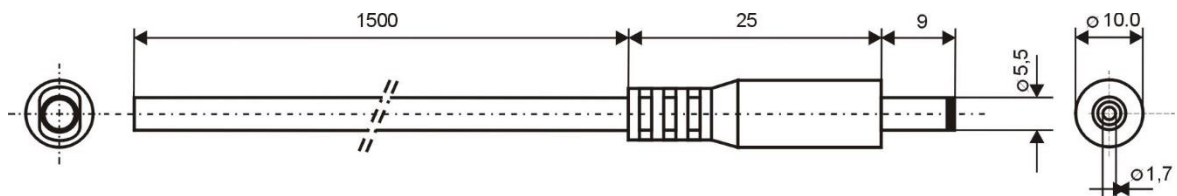

Made in Poland