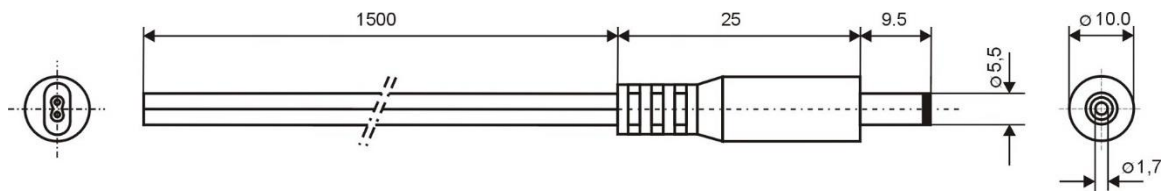

Specification:

Model	DC.CAB.1800.0150
DC Plug	5,5x1,7mm
Recommended voltage	0 - 48V
Max Current	5A
Dielectric Strenght	500 VDC
Operating temperature	-20°C to +70°C
Cord Lenght	1500mm
Cable Diameter	2x2mm
Wire Diameter	2x0,5mm ²
ROHS	+