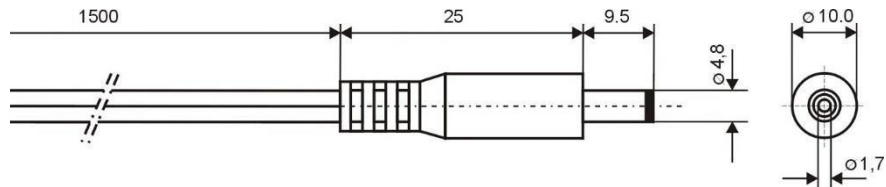

Specification:

Model	DC.CAB.1500.0150 WHITE
DC Plug	4,8x1,7mm
Recommended voltage	0 - 48V
Max Current	5A
Dielectric Strength	500 VDC
Operating temperature	-20°C to +70°C
Cord Length	1500mm
Cable Diameter	2x2mm
Wire Diameter	2x0,5mm ²
ROHS	+