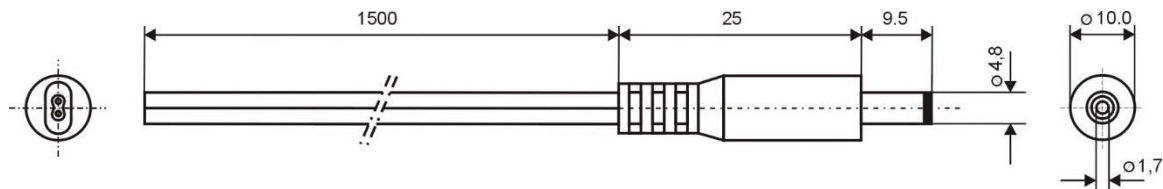

**Specification:**

Model	DC.CAB.1400.0150
DC Plug	4,8x1,7mm
Recommended voltage	0 - 48V
Max Current	5A
Dielectric Strenght	500 VDC
Operating temperature	-20°C to +70°C
Cord Lenght	1500mm
Cable Diameter	2x2mm
Wire Diameter	2x0,5mm <sup>2</sup>
ROHS	+