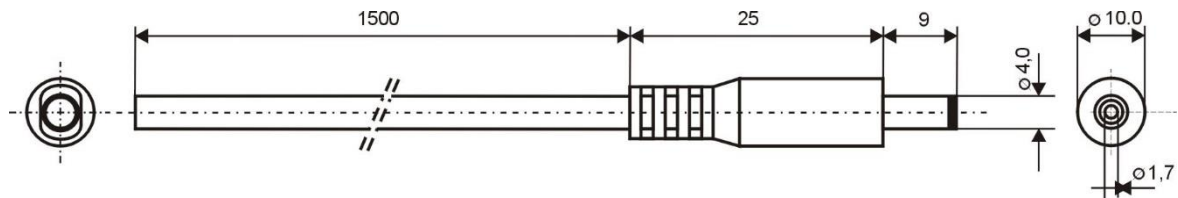

Specification:

| Model | DC.CAB.1010.0150 |
|-----------------------|--------------------|
| DC Plug | 4,0x1,7mm |
| Recommended voltage | 0 - 48V |
| Max Current | 8A |
| Dielectric Strenght | 500 VDC |
| Operating temperature | -20°C to +70°C |
| Cord Lenght | 1500mm |
| Cable Diameter | 4mm |
| Wire Diameter | 2x1mm ² |
| ROHS | + |