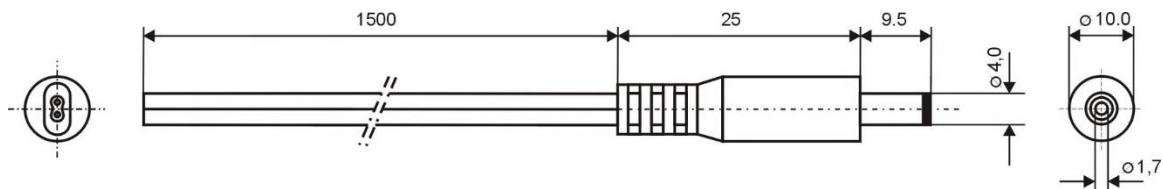

Made in Poland