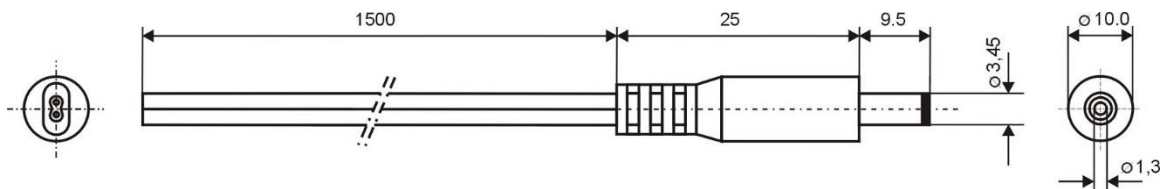

Specification:

Model	DC.CAB.0600.0150
DC Plug	3,45x1,3mm
Recommended voltage	0 - 48V
Max Current	5A
Dielectric Strength	500 VDC
Operating temperature	-20°C to +70°C
Cord Length	1500mm
Cable Diameter	2x2mm
Wire Diameter	2x0,5mm ²
ROHS	+