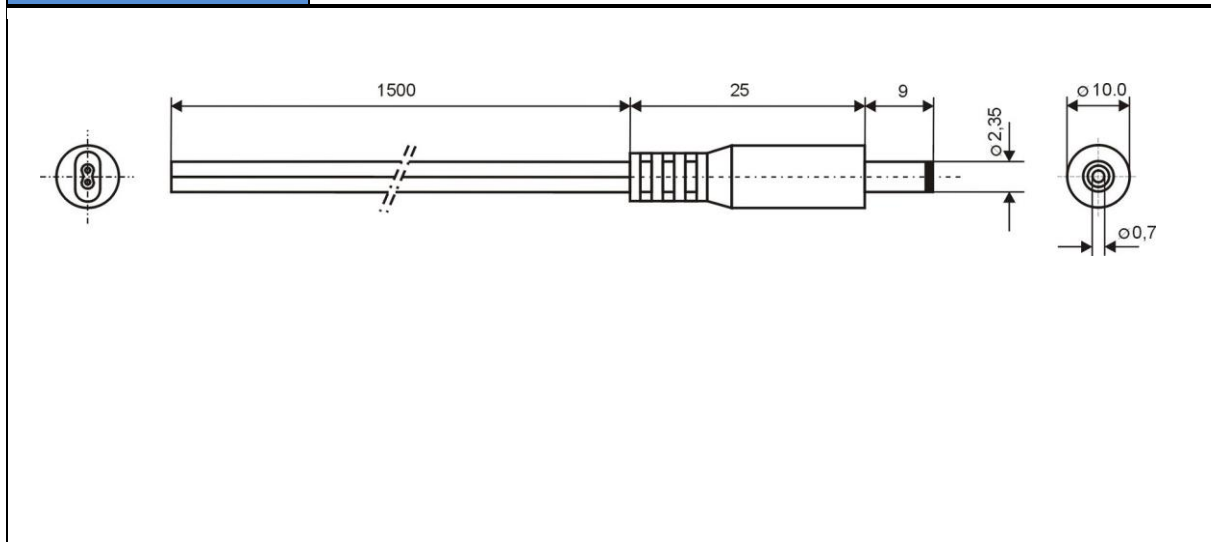

**Specification:**

| Model                 | DC.CAB.0300.0150 WHITE |
|-----------------------|------------------------|
| DC Plug               | 2,35x0,7mm             |
| Recommended voltage   | 0 - 48V                |
| Max Current           | 5A                     |
| Dielectric Strenght   | 500 VDC                |
| Operating temperature | -20°C to +70°C         |
| Cord Lenght           | 1500mm                 |
| Cable Diameter        | 2x2mm                  |
| Wire Diameter         | 2x0,5mm <sup>2</sup>   |
| ROHS                  | +                      |