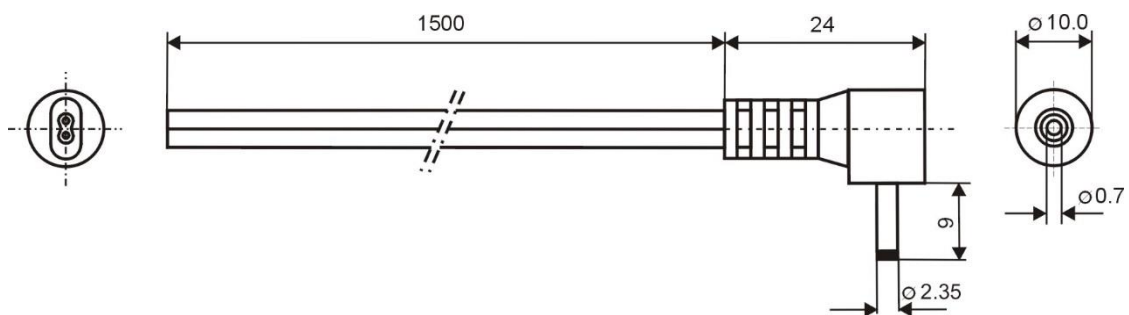

**Specification:**

Model	DC.CAB.0201.0150
DC Plug	2,35x0,7mm
Recommended voltage	0 - 48V
Max Current	5A
Dielectric Strenght	500 VDC
Operating temperature	-20°C to +70°C
Cord Lenght	1500mm
Cable Diameter	2x2mm
Wire Diameter	2x0,5mm <sup>2</sup>
ROHS	+