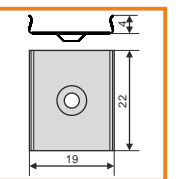

standard lengths: 1000, 2000mm;  
max. length 4000mm;  
length above 2000mm - own collection

## ending

/set = 2pcs/  
ending CORNER14

/set = 2pcs/  
ending CORNER14  
with hole

ENDING THICKNESS INCREASES  
THE LENGTH OF THE PROFILE

1 set = 2 pcs

	ending CORNER14	ending CORNER14 with hole
grey	A4080022	A4060022
white	A4080001	A4060001
black	A4080002	A4060002
silver	A4080040	A4060040

## mounting

OPTIONAL  
MOUNTING:

/set = 2pcs/  
mounting plate Y flexible  
A2090019

/set = 2pcs/  
mounting plate Y cone flexible  
A2130019

two-sided adhesive tape  
76340000