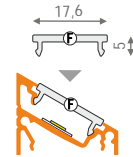

## covers

cover slide E

white	frosted	transparent
1000mm A2030038	1000mm A2030039	1000mm A2030016
2000mm A2040038	2000mm A2040039	2000mm A2040016

cover click F

white	transparent
1000mm A2050038	1000mm A2050016
2000mm A2060038	2000mm A2060016

## ending

/set = 2pcs/  
ending CORNER14

/set = 2pcs/  
ending CORNER14  
with hole

ENDING THICKNESS INCREASES  
THE LENGTH OF THE PROFILE

1 set = 2 pcs

	ending CORNER14	ending CORNER14 with hole
grey	A4080022	A4060022
white	A4080001	A4060001
black	A4080002	A4060002
silver	A4080040	A4060040