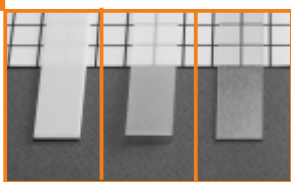

# CORNER14 Corner LED Profile

LED stripe max14 mm

## profile LED CORNER14 EF/Y

UE Patent No. 001412688-0002

anodized  
1000mm A4010020  
2000mm A4020020

black anodized  
1000mm A4010021  
2000mm A4020021

white painted  
1000mm A4010001  
2000mm A4020001

corner profile 30 or 60 degree;  
can be used as a lighting inside cabinets,  
wardrobes and cupboards;  
can be mounted directly or by  
mounting plate

## covers

cover slide E

white	frosted	transparent
1000mm A2030038	1000mm A2030039	1000mm A2030016
2000mm A2040038	2000mm A2040039	2000mm A2040016

cover click F

white	transparent
1000mm A2050038	1000mm A2050016
2000mm A2060038	2000mm A2060016