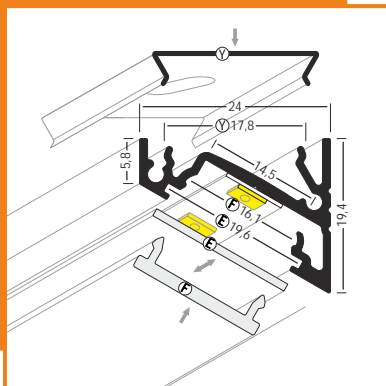

# CORNER14 Corner LED Profile

LED stripe max14 mm

## profile LED CORNER14 EF/Y

UE Patent No. 001412688-0002

anodized  
1000mm A4010020  
2000mm A4020020

black anodized  
1000mm A4010021  
2000mm A4020021

white painted  
1000mm A4010001  
2000mm A4020001

corner profile 30 or 60 degree;  
can be used as a lighting inside cabinets,  
wardrobes and cupboards;  
can be mounted directly or by  
mounting plate

standard lengths: 1000, 2000mm;  
max. length 4000mm;  
length above 2000mm - own collection

## ending

/set = 2pcs/  
ending CORNER14

/set = 2pcs/  
ending CORNER14  
with hole

ENDING THICKNESS INCREASES  
THE LENGTH OF THE PROFILE

1 set = 2 pcs

	ending CORNER14	ending CORNER14 with hole
grey	A4080022	A4060022
white	A4080001	A4060001
black	A4080002	A4060002
silver	A4080040	A4060040