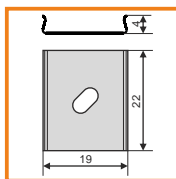

/set = 2pcs/
mounting plate Y flexible
A2090019