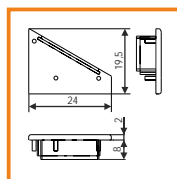

## covers

cover slide E

white	frosted	transparent
1000mm A2030038	1000mm A2030039	1000mm A2030016
2000mm A2040038	2000mm A2040039	2000mm A2040016

cover click F

white	transparent
1000mm A2050038	1000mm A2050016
2000mm A2060038	2000mm A2060016

## ending

/set = 2pcs/  
ending CORNER14

/set = 2pcs/  
ending CORNER14  
with hole

ENDING THICKNESS INCREASES  
THE LENGTH OF THE PROFILE

1 set = 2 pcs

	ending CORNER14	ending CORNER14 with hole
grey	A4080022	A4060022
white	A4080001	A4060001
black	A4080002	A4060002
silver	A4080040	A4060040