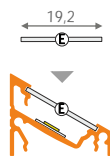

CORNER14 Corner LED Profile

LED stripe max14 mm

profile LED CORNER14 EF/Y

UE Patent No. 001412688-0002

anodized
1000mm A4010020
2000mm A4020020

black anodized
1000mm A4010021
2000mm A4020021

white painted
1000mm A4010001
2000mm A4020001

corner profile 30 or 60 degree;
can be used as a lighting inside cabinets,
wardrobes and cupboards;
can be mounted directly or by
mounting plate

standard lengths: 1000, 2000mm;
max. length 4000mm;
length above 2000mm - own collection

LIGHTING ANGLES

covers

cover slide E

white	frosted	transparent
1000mm A2030038	1000mm A2030039	1000mm A2030016
2000mm A2040038	2000mm A2040039	2000mm A2040016

cover click F

white	transparent
1000mm A2050038	1000mm A2050016
2000mm A2060038	2000mm A2060016

ending

/set = 2pcs/
ending CORNER14

/set = 2pcs/
ending CORNER14
with hole

ENDING THICKNESS INCREASES
THE LENGTH OF THE PROFILE

1 set = 2 pcs

	ending CORNER14	ending CORNER14 with hole
grey	A4080022	A4060022
white	A4080001	A4060001
black	A4080002	A4060002
silver	A4080040	A4060040

bulk packaging
of 10 sets = 20 pcs

ending CORNER14	ending CORNER14 with hole
grey	A4070022
white	A4070001
black	A4070002
silver	A4070040
	A4050022
	A4050001
	A4050002
	A4050040

MOQ = 1 bulk packaging
(10 sets)

mounting

OPTIONAL
MOUNTING:

/set = 2pcs/
mounting plate Y flexible
A2090019

/set = 2pcs/
mounting plate Y cone flexible
A2130019

two-sided adhesive tape
76340000