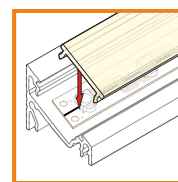

## covers

cover slide E

white	frosted	transparent
1000mm A2030038	1000mm A2030039	1000mm A2030016
2000mm A2040038	2000mm A2040039	2000mm A2040016

cover click F

white	transparent
1000mm A2050038	1000mm A2050016
2000mm A2060038	2000mm A2060016

## ending

/set = 2pcs/  
ending CORNER14

/set = 2pcs/  
ending CORNER14  
with hole

ENDING THICKNESS INCREASES  
THE LENGTH OF THE PROFILE

1 set = 2 pcs

	ending CORNER14	ending CORNER14 with hole
grey	A4080022	A4060022
white	A4080001	A4060001
black	A4080002	A4060002
silver	A4080040	A4060040