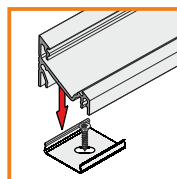

/set = 2pcs/
mounting plate Y flexible
A2090019