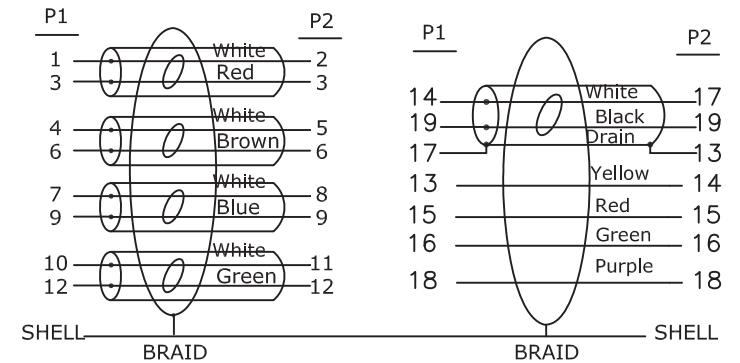

Sticker ex:

Pantone Cool Gray 9C,
Pantone 2985C, Black
Size: 48x150 mm R= 2mm

Model No.	EAN Code	Length
CH0025	4052792005882	5000±50mm

Pin Assignment

ELECTRICAL TEST:

- 1.100% OPEN & SHORT & MIS WIRE TEST
- 2.CONTACT RESISTANCE:3 OHM(MAX)
- 3.INSULATION RESISTANCE:10M OHM(MIN)
- 4.HI-POT TEST:DC 300V/10ms

10	MINI HDMI COVER TRANSPARENT	1	pcs
9	HDMI COVER TRANSPARENT	1	pcs
8	BLACK Ø1.5*16mm THICK.	2	pcs
7	BALCK Ø0.6*6mm.	4	pcs
6	BALCK Ø2.0*8mm.	8	pcs
5	BLACK PVC 45P	16	g
4	TRANSPARENT PE	3	g
3	MINI HDMI M 19P SOLDER TYPE BLACK INSULATION SHELL GOLD PLATED	1	pcs
2	HDMI M 19P SOLDER TYPE BLACK INSULATION SHELL GOLD PLATED	1	pcs
1	(28AWG*1PR+AL)*4C+(30AWG*1PR+EAM)*1C+30AWG*4C+EA OD:6.0MM Color:Black	5000	mm
NO	DESCRIPTION	Q'TY	UNIT

REV.	DESCRIPTION		DATE
⊕	TOLERANCE INCHES M/M		2Direct GmbH TITLE: HDMI M/MINI HDMI M 28AWG 1#/7#
.X	.015	.30	
.XX	.010	.10	
.XXX	.005	.05	
DRAWN BY	Lean	P/N:	CH0025
CHECK BY		SCALE	NONE
APPD BY		UNIT	MM
		DATE	2010.10.05
		REV	A
			1/1