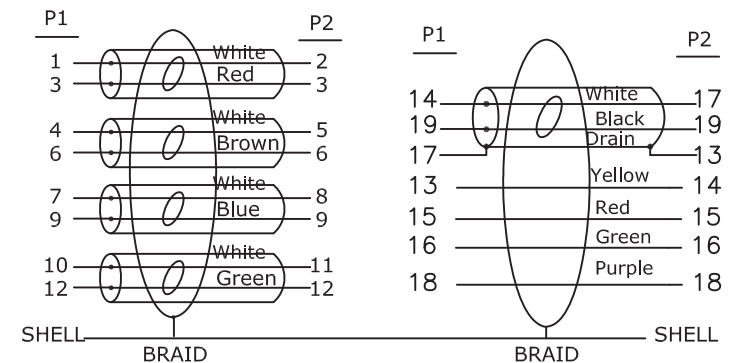

**Sticker ex:**

Pantone Cool Gray 9C,  
Pantone 2985C, Black  
Size: 48x150 mm R= 2mm

Model No.	EAN Code	Length
CH0021	4052792005851	1000±15mm
CH0022	4052792005868	1500±20mm
CH0023	4052792005875	2000±30mm
CH0024	4052792005882	3000±40mm

**ELECTRICAL TEST:**

- 1.100% OPEN & SHORT & MIS WIRE TEST
- 2.CONTACT RESISTANCE:3 OHM(MAX)
- 3.INSULATION RESISTANCE:10M OHM(MIN)
- 4.HI-POT TEST:DC 300V/10ms

**Pin Assignment**

10	MINI HDMI COVER TRANSPARENT	1	pcs
9	HDMI COVER TRANSPARENT	1	pcs
8	BLACK Ø1.5*16mm THICK.	2	pcs
7	BALCK Ø0.6*6mm.	4	pcs
6	BALCK Ø2.0*8mm.	8	pcs
5	BLACK PVC 45P	16	g
4	TRANSPARENT PE	3	g
3	MINI HDMI M 19P SOLDER TYPE BLACK INSULATION SHELL GOLD PLATED	1	pcs
2	HDMI M 19P SOLDER TYPE BLACK INSULATION SHELL GOLD PLATED	1	pcs
1	(30AWG*1PR+AL)*4C+(30AWG*1PR+EAM)*1C+30AWG*4C+EA OD:6.0MM Color:Black	L	mm
NO	DESCRIPTION	Q'TY	UNIT

REV.	DESCRIPTION		DATE
⊕ ⊖	TOLERANCE INCHES M/M		<b>2Direct GmbH</b> TITLE: HDMI M/MINI HDMI M 30AWG 1#/7#
.X	.015	.30	
.XX	.010	.10	
.XXX	.005	.05	
DRAWN BY	P/N:		CH0021~CH0024
CHECK BY	SCALE	NONE	REV A
APPD BY	UNIT	MM	
	DATE	2010.10.05	1/1