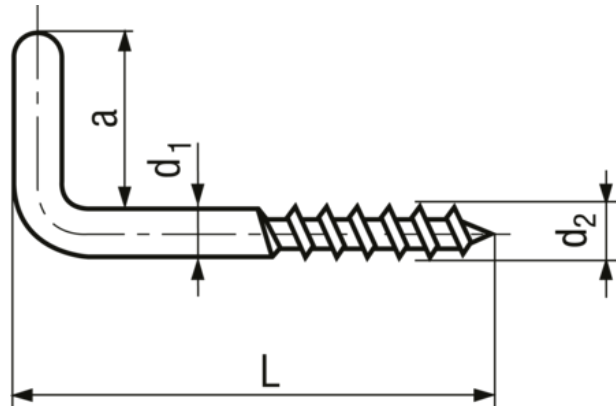

Square hook wood screws

BN 974

Material

Steel

Surface

zinc plated blue

Article no	d2	L	d1	α
3565074	2.7	20	2.3	8
3565076	2.7	25	2.3	8
3667064	3.2	25	2.6	9
3565078	3.6	25	2.8	10
3565079	3.6	30	2.8	10
3565080	3.6	35	2.8	10
3565082	4.3	40	3.5	12
3565083	4.8	35	3.8	14
3565084	4.8	45	3.8	14
3565085	5.5	50	4.4	14
3565087	5.8	60	5.8	18
3565086	6.3	60	4.9	17