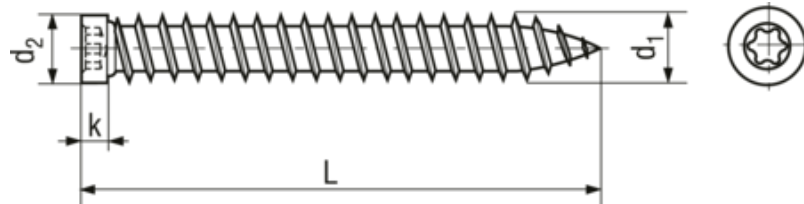

# Hexalobular (6 Lobe) socket cheese head frame screws

BN 20924

Headform	Cylindrical
Drive	Hexalobular socket
Thread	fully threaded
Material	Steel
Material execution	case-hardened
Surface	zinc plated blue, added lubricant
Warnings	<p>ISO 4042</p> <p>Quenched and tempered fasteners <math>\geq 360</math> HV and tempered case-hardened fasteners with electroplated coatings: Susceptible to hydrogen embrittlement!</p> <p>Further notice to residual risks can be found in the introduction section.</p>

Article no	d1	L	d2	k~	Hexalobular socket
3615134	7.5	42	7.5	4	X25
3615136	7.5	52	7.5	4	X25
3615137	7.5	62	7.5	4	X25
3615138	7.5	72	7.5	4	X25
3615139	7.5	82	7.5	4	X25
3615140	7.5	92	7.5	4	X25
3615141	7.5	102	7.5	4	X25
3615142	7.5	112	7.5	4	X25
3615143	7.5	122	7.5	4	X25
3615144	7.5	132	7.5	4	X25
3615145	7.5	152	7.5	4	X25
3615146	7.5	182	7.5	4	X25
3615147	7.5	212	7.5	4	X25