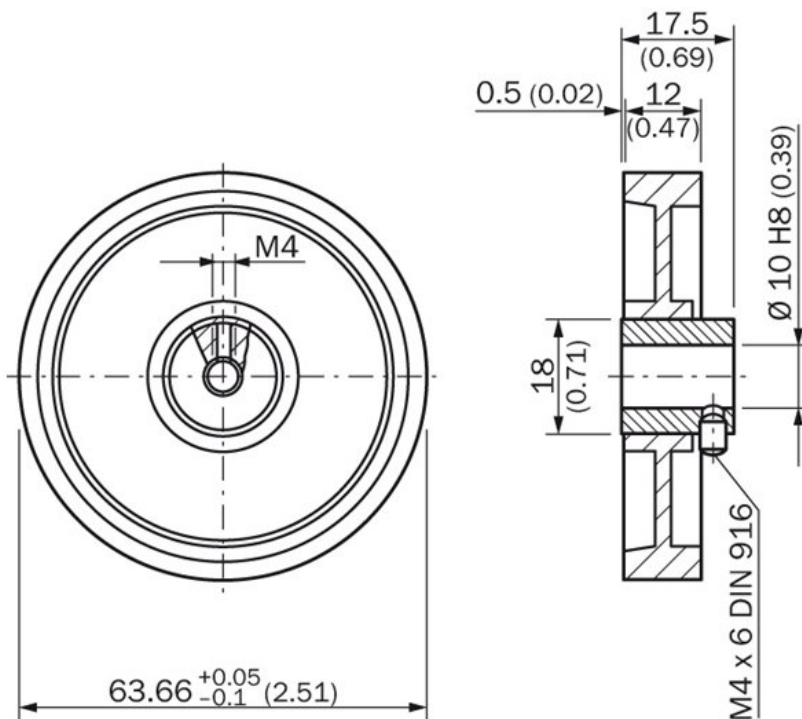

Dimensional drawing