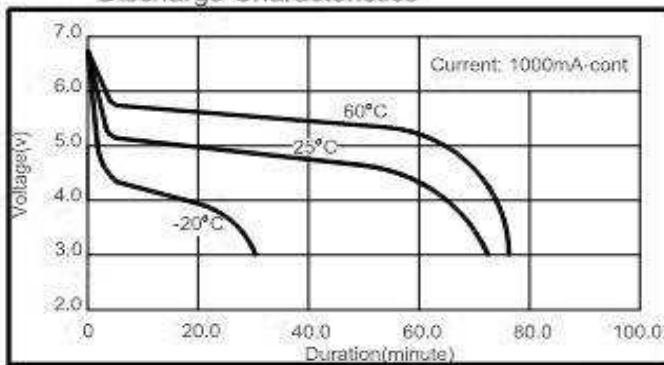

Nominal Voltage :	6 V
Nominal Capacity :	1500 mAh
Weight :	38 g
Temperature Range :	-40 ~ 60 °C

Service Performance

Load	Cut-Off Voltage	Method	Service Time
20 mA	4.0 V	Continous	>75 h
1000 mA	3.0 V	Continous	>70 min

Discharge Characteristics

Discharge Characteristics

Dimensions