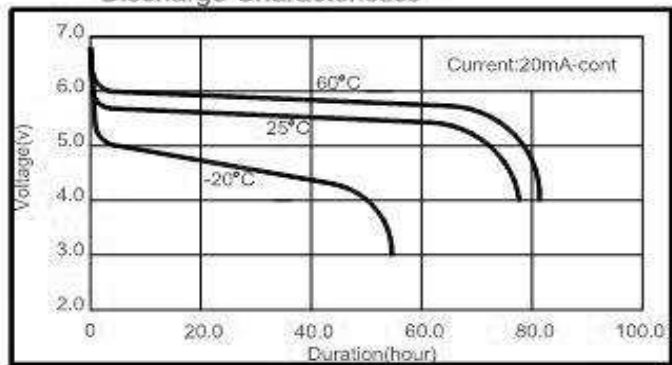

Nominal Voltage :	6 V
Nominal Capacity :	1500 mAh
Weight :	38 g
Temperature Range :	-40 ~ 60 °C

Service Performance

Load	Cut-Off Voltage	Method	Service Time
20 mA	4.0 V	Continous	>75 h
1000 mA	3.0 V	Continous	>70 min

Discharge Characteristics

Discharge Characteristics

Dimensions