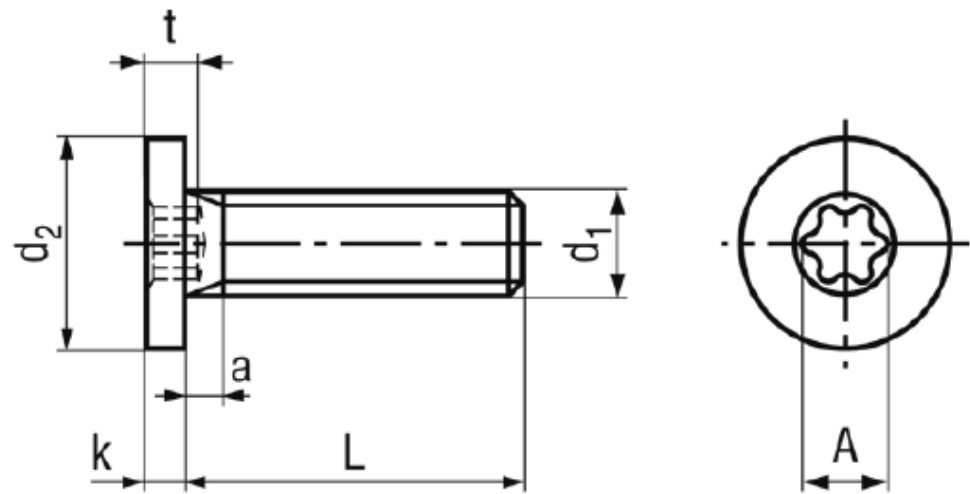

BN 20146

Hexalobular socket head cap screws
with extremely low head

Material Quality

Article No. - 3233663	
d ₁	M3
L	8
d ₂	6
k	1,3
t max.	1,1
a max.	1,5
c	X8
A~	2,4

Screwdriver Bits 1/4" and hexalobular socket keys: BN 31518, BN 20007 and BN 14056.