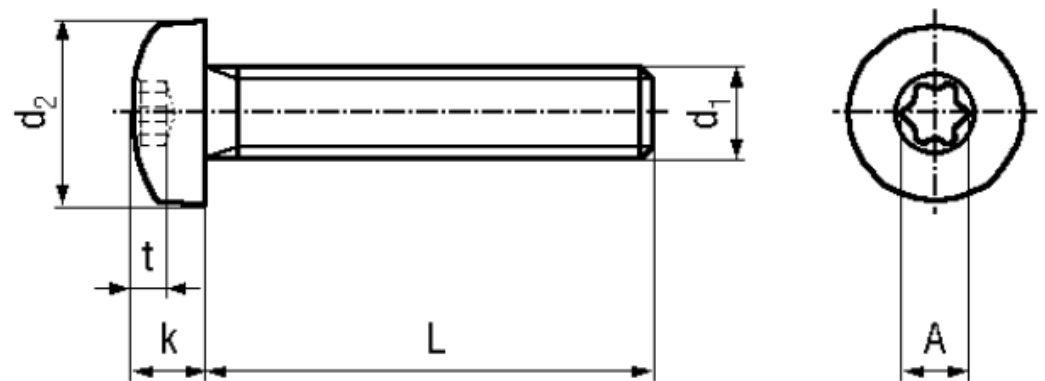

## BN 5687

Hexalobular socket pan head screws  
fully threaded

ISO 14583

Material	<b>Stainless steel</b>	Quality	<b>A2</b>
----------	------------------------	---------	-----------

### Article No. - 3061600

d <sub>1</sub>	M2,5
L	10
d <sub>2</sub> max.	5
k max.	2,1
c	X8
t max.	1,04
A~	2,4

Screwdriver Bits 1/4" and hexalobular socket keys: BN 31518, BN 20007 and BN 14056 / CG 1.