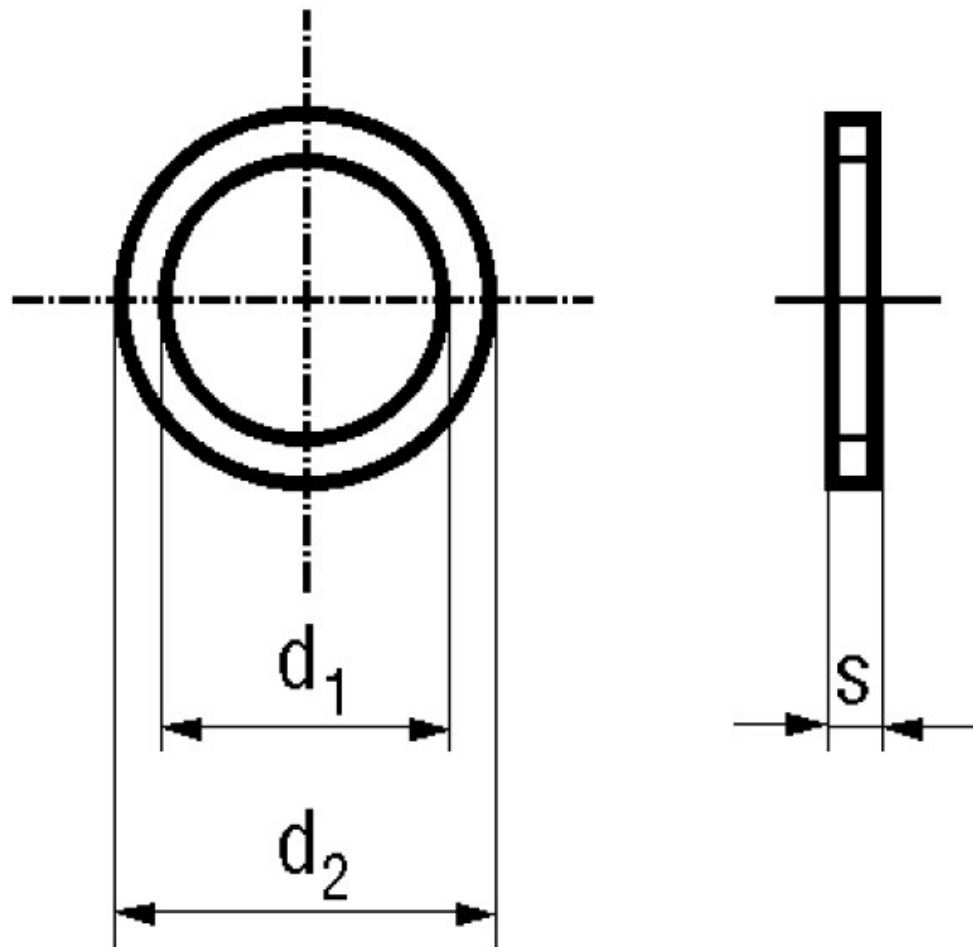

## BN 739

Hinge rings

Material

Steel

Surface

zinc plated blue

Article No. - 1271415

$d_1$	13
$d_2$	17
$s$	2