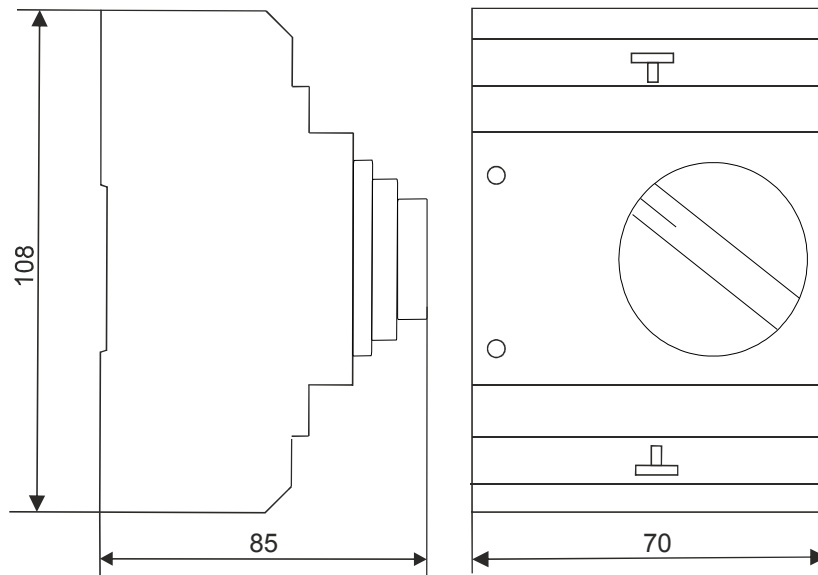

ELECTRONIC SINGLE-PHASE SPEED CONTROLLER FOR DIN RAIL

ARED

ARED are electronic, single-phase speed controllers for ventilation and heating instalations. Devices are dedicated for DIN rail montage and equipped with minimum speed adjust and power-on led indicator. Electrical terminals and fuse accessible after removing plastic cover. The controllers are made with IP33 protection grade.

Max current SEC: 3A

Power supply: 230VAC 50Hz

Weight (kg): 0,22

As a result of constant development of product construction and changes concerning technical requirements, Breve Tuvfassons reserves the right to change the parameters mentioned above.