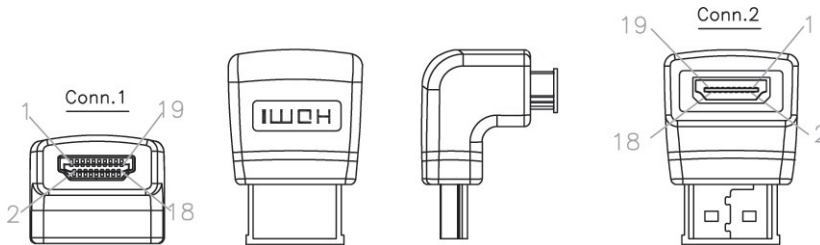

# HDMI Type A female to Male Adapter, 90 Degree, Black

### Specification

- Connector:  
HDMI Male 19P Solder Type, Insulation: Black, Shell Gold Plated  
HDMI Female, Shell Gold Plated
- Color: Black

### Packaging Information:

- Packing Dimension: 8x8.5 mm
- Packing Weight: 0.01kg
- Carton Dimension: 320x210x180 mm
- Carton Q'ty: 300pcs
- Carton Weight: 3.6kgs