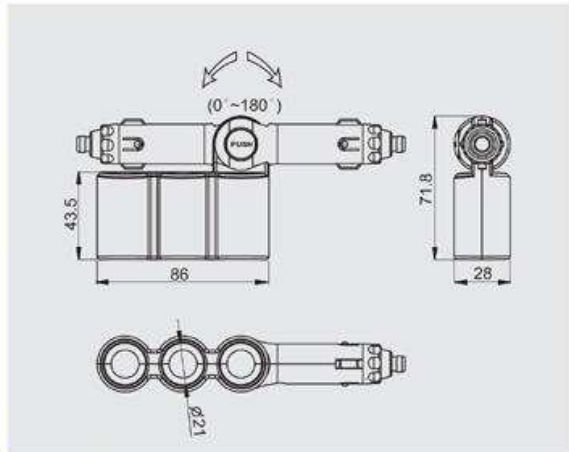

A13-97 TRIPLE OUTLET ADAPTER

FEATURES

- * RATING : 15A 12V DC
- * MATERIAL OF PLUG :
 - Housing : nylon with glass fiber (UL flame :94-HB).
 - Top contact : nickel plated brass.
 - Spring contact : nickel plated spring steel.
- * MATERIAL OF SOCKET :
 - Housing : ABS (UL flame: 94-HB 105°C)
 - Inner contact : nickel plated brass.
 - Contact: nickel plated brass.
- * $0^{\circ} \sim 180^{\circ}$ adjustable plug.