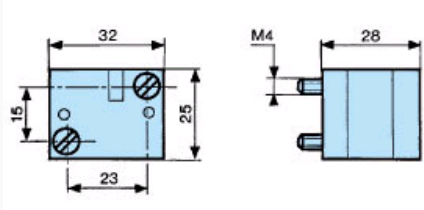

81501025-YES

Symbol

Push-in connection for semi-rigid tubing (NFE 49100) Male/Female/Female	-
Push-in connection for semi-rigid tubing (NFE 49100) Female/Female/Female	-
Connection - Sub-base	✓
Colour	Yellow
Operating pressure (bar)	2 →8
Orifice diameter mm	2,7
Flow at 6 bars NI/min	170
Pressure indicator	✓
Switching time (ms)	<4
Operating temperature (°C)	-5 +50
Mechanical life (operations)	>10 ⁷
Weight (g)	30

Dimension Diagram :

N°

Legend

Curves :

N°

Legend

1
2