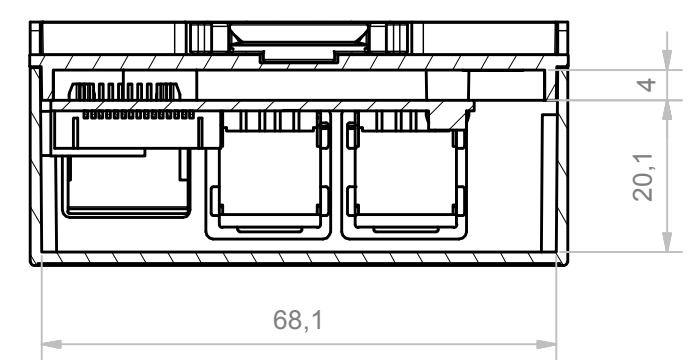

A-A (1 : 1)

RIF.	Q.TY	DESCRIPTION	CODE
1	1	HOOK MODULBOX LONG	M-01900
2	1	BODY 4MC33-C XTS COMPACT RASPBERRY Pi B+	M-05827
3	1	BASE 4M XT RASPBERRY B+/A+/ODROID	M-05556
4	2	SCREW 2.9X6.5 d TRUNC	PM10012021

RESERVED PROPERTY: The present drawing cannot be reproduced or communicated to 3d parties, even partially, without the authorization of ITALTRONIC Srl. Italtronic reserves to protect its own rights according to the law.

GENERAL TOLERANCE	UNI EN 22768/1 Media (m)	Drawn:	Checked:	Revision description
SHEET NR.	Dimension in mm	1 / 1	Rigato N.	Fanin F.
		DRAWING BY	Date:	Replace nr.
			18/01/2017	Part number:
		Denomination:		
		KIT 4M XTS COMPACT RASPBERRY PI B+		
		ITALTRONIC S.R.L.		Drawing nr.
UN PARTNER PER IL FUTURO		VIA AUSTRIA 25/D 35127 PADOVA - ITALY		M-06478-00
		www.italtronic.com		