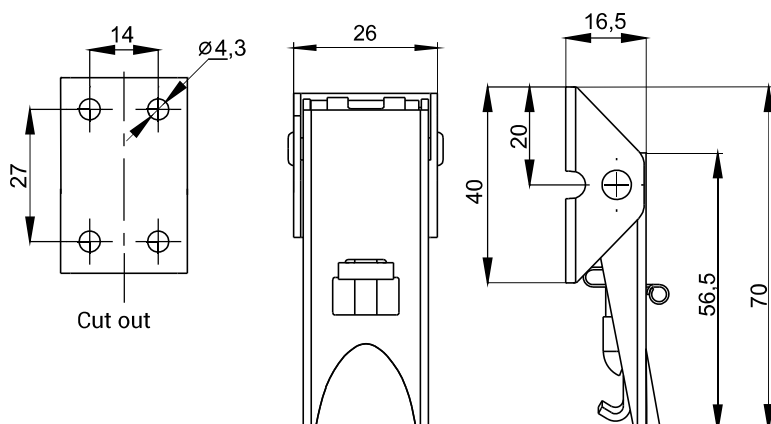

3.ST204.001

3.ST200.003

CATALOGUE NUMBER	MATERIAL
3.ST204.001	Steel zinc plated
3.ST204.001SN	Stainless steel

Catch can be used with:

- 3.ST204.001
- 3.ST204.001SN
- 3.ST205.001
- 3.ST205.001SN

CATALOGUE NUMBER	MATERIAL
3.ST200.003*	Steel zinc plated
3.ST200.003SN*	Stainless steel

* detail to be ordered separately

CATALOGUE NUMBER	MATERIAL
3.ST205.001	Steel zinc plated
3.ST205.001SN	Stainless steel