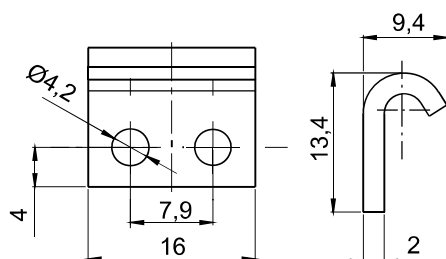

3.ST204.001

3.ST200.003

CATALOGUE NUMBER	MATERIAL
3.ST204.001	Steel zinc plated
3.ST204.001SN	Stainless steel

Catch can be used with:

- 3.ST204.001
- 3.ST204.001SN
- 3.ST205.001
- 3.ST205.001SN

CATALOGUE NUMBER	MATERIAL
3.ST200.003*	Steel zinc plated
3.ST200.003SN*	Stainless steel