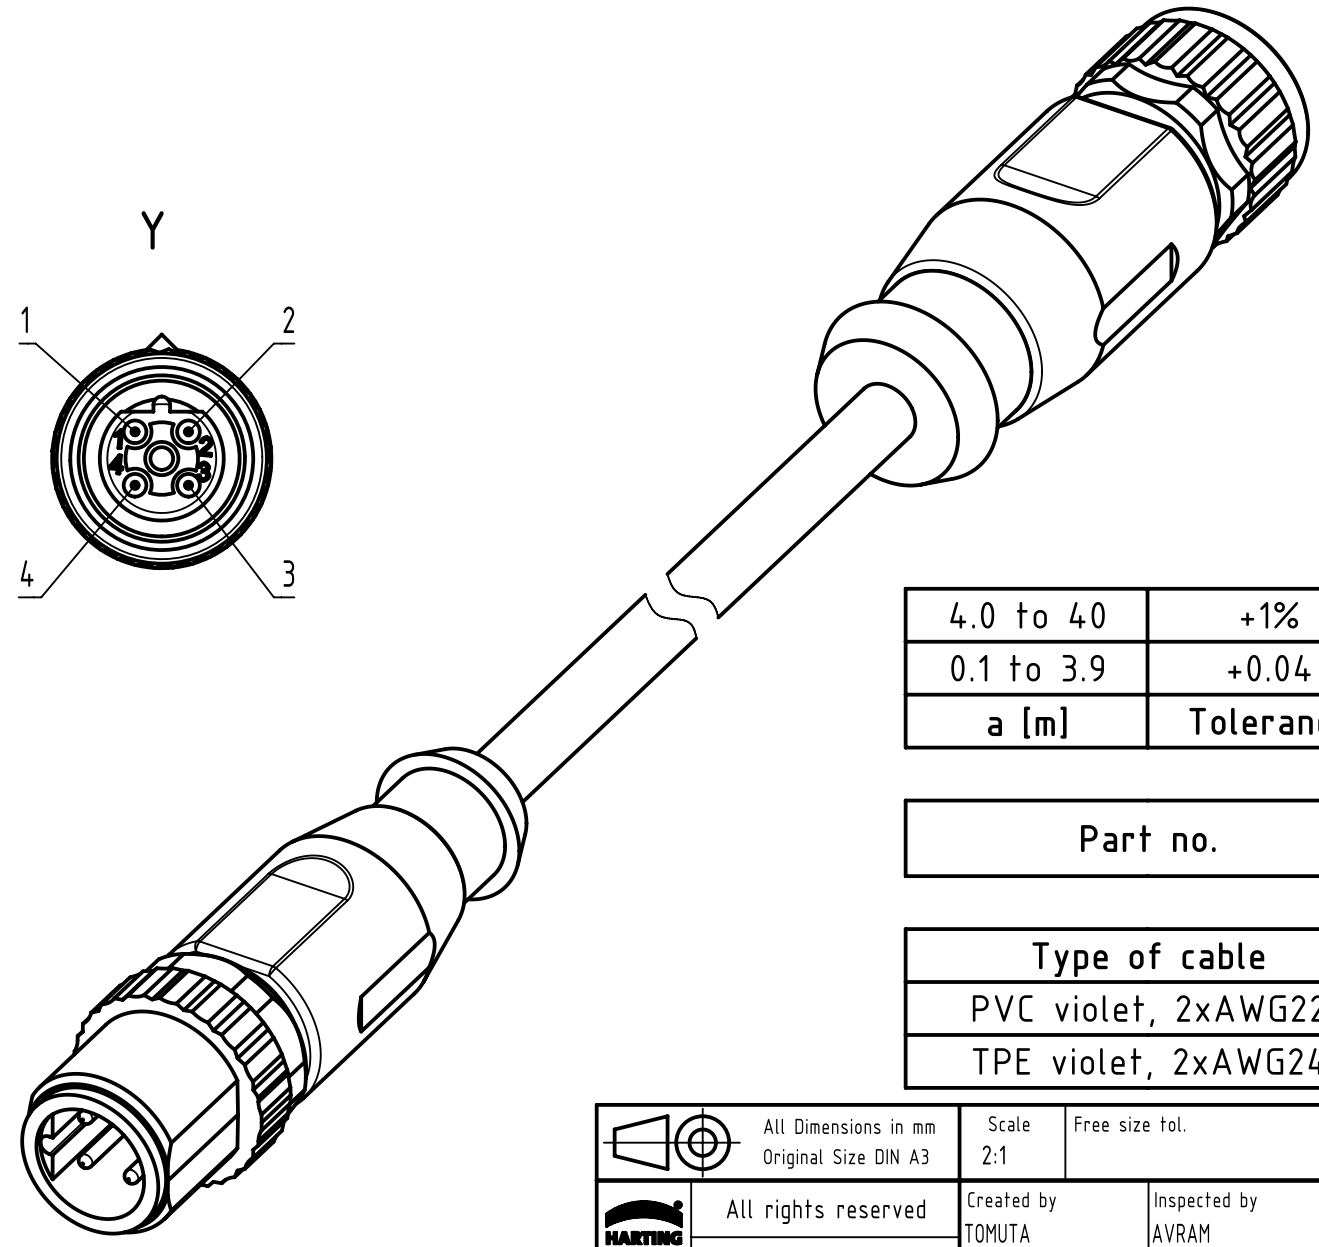

length in "1m" step	40	XXX=400
	39	XXX=390
	.	.
	12	XXX=120
	11	XXX=110
length in "0.1m" step	10	XXX=100
	9.9	XXX=099
	9.8	XXX=098
	.	.
	0.4	XXX=004
	0.3	XXX=003
	0.2	XXX=002
	0.1	XXX=001
Step	a [m]	XXX

4.0 to 40	+1%
0.1 to 3.9	+0.04
a [m]	Tolerance

Part no.	213488894XXXXX
----------	----------------

Type of cable	XX
PVC violet, 2xAWG22	XX=86
TPE violet, 2xAWG24	XX=87

- Protection level: IP67
 - Temperature range: -30°C ... +60°C

	All rights reserved	Created by	Inspected by	Standardisation	Date	State
	Department EC PD - RO	TOMUTA	AVRAM	KOHLER	2014-07-16	Final Release
HARTING Electronics GmbH		Title			Doc-Key / ECM-Nr.	
D-32339 Espelkamp		M12 B-coded Cable Assembly			100579391/UGD/009/A 50000077557	
Type	TB	Number	213488894XXXXX		Rev.	Page
					A	1/1