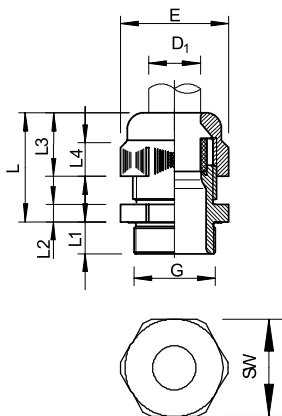

## Cable gland, EX area, PG thread

Art.-Nr. 2050102

Cable gland with EG design type approval certificate for products and protection systems for use in accordance with the regulations in explosion-hazard area. Directive 94/9/EC.  
 EC design type approval certificate number: PTB 99 ATEX 3112X and ... 3113X.  
 With PG connection thread according to IEC 423.  
 Robust cap-nut cable gland with large sealing area, as well as strain relief and torsion protection for high sealing demands.  
 Sealing ring of chloroprene/nitrile rubber, moulded sealing, so no connection thread sealing ring needed, VDE-tested.  
 Protection rating IP 68 at 5 bar.

### Master data

Item No.	2050102
Type	VTEC EX PG48 SW
Description 1	Cable gland, EX area
Dimension	PG48
Colour	Black
Material	Polyamide
Material symbol	PA
Smallest sales unit	5,00 pcs
Weight	9,46 kg/100 pcs.

### Technical specifications

Dimension L min.	42,00 mm
Dimension L max.	58,00 mm
Dimension L1	14,00 mm
Dimension L2	9,00 mm
Dimension L3	33,00 mm
SW	65,00 mm
Version	Straight
Type of seal	Sealing ring
Bend protection	<input checked="" type="checkbox"/>
Sealing range D explosion-proof	30,00 - 44,00 mm
Flat cable threaded connection	<input checked="" type="checkbox"/>
For Ex zone	Ex area 22
For Ex zone dust	22
Thread	Pg 48
Thread type	PG
Thread length	14,00 mm
Thread increase	1,50 mm
Nominal thread size	48,00
Glass-fibre reinforced	<input checked="" type="checkbox"/>
Halogen-free	<input checked="" type="checkbox"/>
Multiple sealing insert	<input checked="" type="checkbox"/>
With locknut	<input checked="" type="checkbox"/>
Impact resistant	<input checked="" type="checkbox"/>

## Technical specifications

Hexagonal corner dimension	74,00 mm
Protection rating	IP68
Splittable gland	<input checked="" type="checkbox"/>
max. permitted ambient temperature	-20,00 - 70,00 °C
Strain relief option	<input checked="" type="checkbox"/>