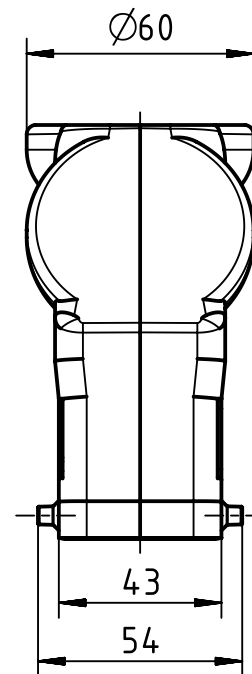

1 2 3 4 5 6

A

B

C

D

	All Dimensions in mm Original Size DIN A4		Scale 1:2	Free size tol.		Ref.	
						Sub.	
	All rights reserved	Created by KLASSEN P	Inspected by BERGHORN	Standardisation RUETERA	Date 2017-07-13	State Final Release	
	Department EL PD - DE	Title Han 24B TE hood HC M50 Black				Doc-Key / ECM-Nr. 100724320/UGD/000/A 500000122230	
HARTING Electric GmbH & Co. KG D-32339 Espelkamp		Type TB	Number 19 30 724 0429			Rev. A	Page 1/1