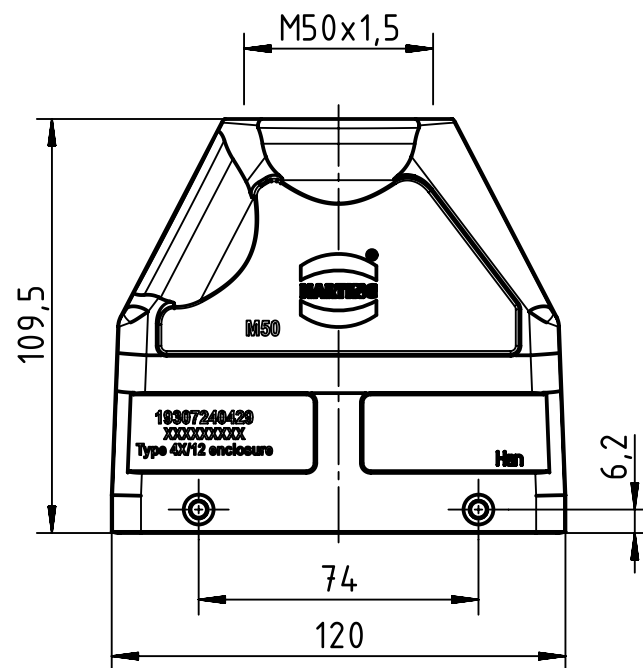

1 2 3 4 5 6

A

B

C

D

	All Dimensions in mm Original Size DIN A4		Scale 1:2	Free size tol.		Ref.	
						Sub.	
	All rights reserved	Created by KLASSEN P	Inspected by BERGHORN	Standardisation RUETERA	Date 2017-07-13	State Final Release	
	Department EL PD - DE	Title Han 24B TE hood HC M50 Black				Doc-Key / ECM-Nr. 100724320/UGD/000/A 500000122230	
HARTING Electric GmbH & Co. KG D-32339 Espelkamp		Type TB	Number 19 30 724 0429			Rev. A	Page 1/1