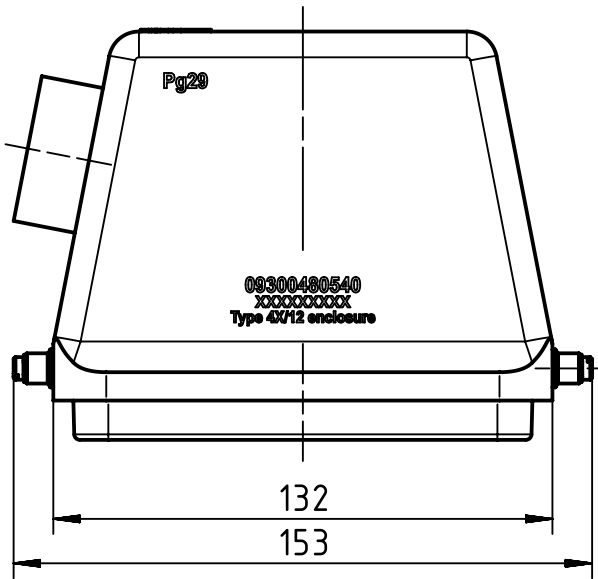

1 2 3 4 5 6

A
B
C
D

| | | | | | | | | | |
|---|--|---|--|-----------------------|----------------------|--|-----------------------------|--------------------|------------------------|
|  | All rights reserved Department EL PD - DE | All Dimensions in mm Original Size DIN A4 | | | Scale 1:2 | Free size tol. | | Ref. | |
| | | HARTING Electric GmbH & Co. KG D-32339 Espelkamp | | | Created by FINKEV | Inspected by BERGHORN | Standardisation TIEMANNA | Date 2017-12-19 | State Final Release |
| | | Title Han B Hood Side Entry HC 2 Pegs PG 29 | | | | Doc-Key / ECM-Nr. 100173577/UGD/004/C 500000129242 | | Rev. C Page 1/1 | |
| | | Type TB | | Number 09 30 048 0540 | | | | | |