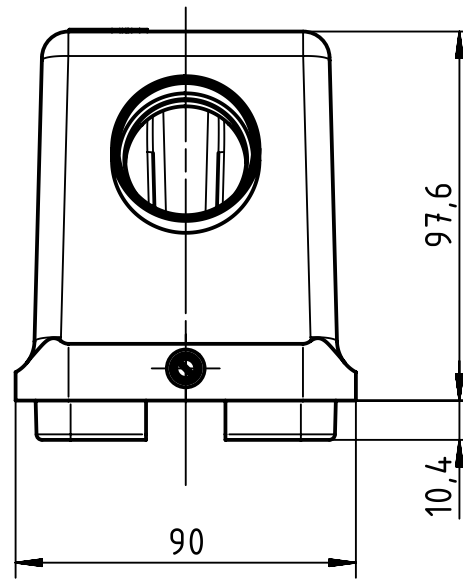

1 2 3 4 5 6

A
B
C
D

| | | | | | | | | | |
|---|--|---|--|-----------------------|----------------------|--|-----------------------------|--------------------|------------------------|
|  | All rights reserved Department EL PD - DE | All Dimensions in mm Original Size DIN A4 | | | Scale 1:2 | Free size tol. | | Ref. | |
| | | HARTING Electric GmbH & Co. KG D-32339 Espelkamp | | | Created by FINKEV | Inspected by BERGHORN | Standardisation TIEMANNA | Date 2017-12-19 | State Final Release |
| | | Title Han B Hood Side Entry HC 2 Pegs PG 29 | | | | Doc-Key / ECM-Nr. 100173577/UGD/004/C 500000129242 | | Rev. C Page 1/1 | |
| | | Type TB | | Number 09 30 048 0540 | | | | | |