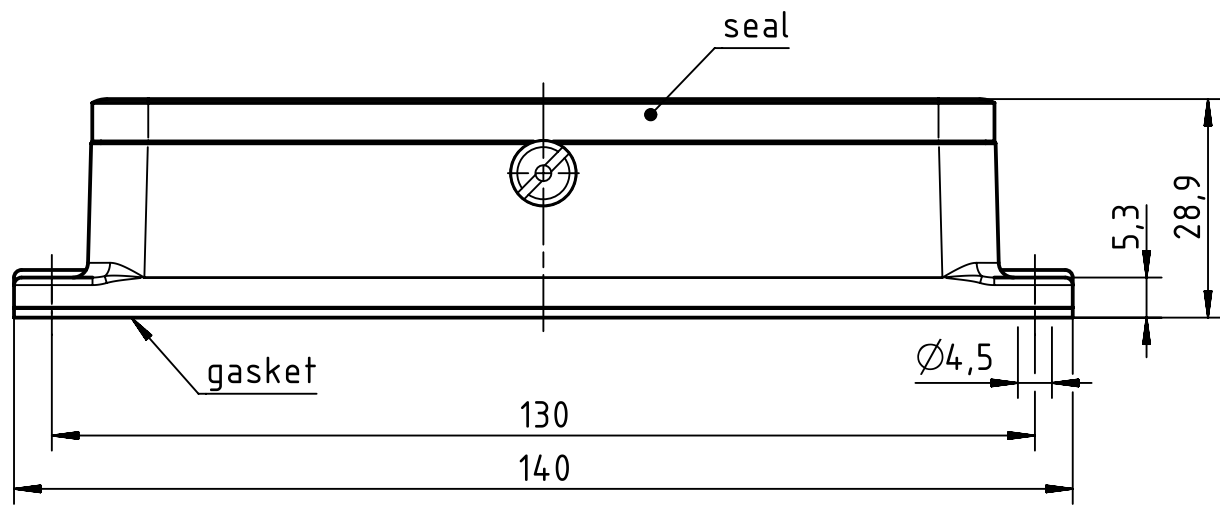

1 2 3 4 5 6

A

B

C

D

(1:2) panel cut out

	All Dimensions in mm Original Size DIN A4	Scale 1:1	Free size tol.		Ref.	
	All rights reserved Department EL PD - DE	Created by PRIESTER	Inspected by SCHNIEDER	Standardisation TIEMANNA	Date 2014-03-18	State Final Release
HARTING Electric GmbH & Co. KG D-32339 Espelkamp		Title Han B Base Panel for Central Lever			Doc-Key / ECM-Nr. 100195595/UGD/004/A 500000066520	
		Type TB	Number 09 30 024 0381		Rev. A	Page 1/1