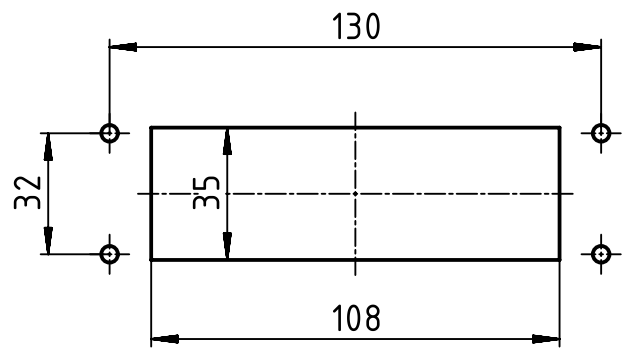

1 2 3 4 5 6

A

B

C

D

(1:2) panel cut out

	All Dimensions in mm Original Size DIN A4	Scale 1:1	Free size tol.		Ref.	
	All rights reserved Department EL PD - DE	Created by PRIESTER	Inspected by SCHNIEDER	Standardisation TIEMANNA	Date 2014-03-18	State Final Release
HARTING Electric GmbH & Co. KG D-32339 Espelkamp		Title Han B Base Panel for Central Lever			Doc-Key / ECM-Nr. 100195595/UGD/004/A 500000066520	
		Type TB	Number 09 30 024 0381		Rev. A	Page 1/1