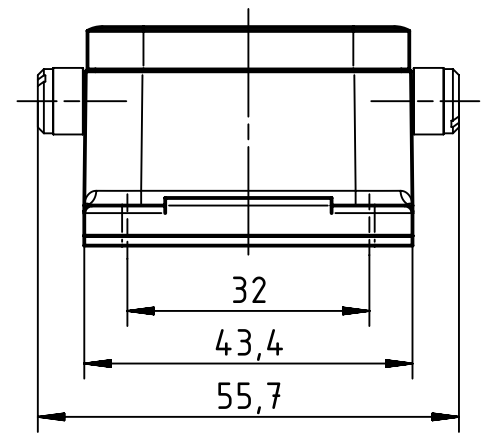

1 2 3 4 5 6

A

B

C

D

(1:2) panel cut out

	All Dimensions in mm Original Size DIN A4	Scale 1:1	Free size tol.		Ref.	
	All rights reserved Department EL PD - DE	Created by PRIESTER	Inspected by SCHNIEDER	Standardisation TIEMANNA	Date 2014-03-18	State Final Release
HARTING Electric GmbH & Co. KG D-32339 Espelkamp		Title Han B Base Panel for Central Lever			Doc-Key / ECM-Nr. 100195595/UGD/004/A 500000066520	
		Type TB	Number 09 30 024 0381		Rev. A	Page 1/1