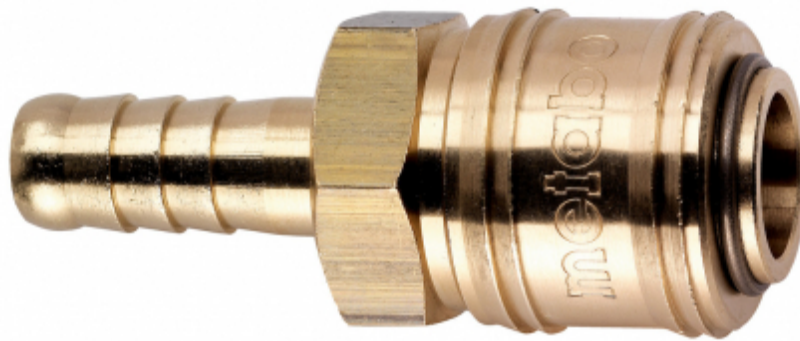

## Quick connection coupling Euro 9 mm (0901026351)

Order no. 0901026351  
EAN 4003665298245

Product may differ from Image

- Brass coupling for plug-in nipple with Euro profile

#### Characteristics

|                 |                        |
|-----------------|------------------------|
| Version         | with spout             |
| Connecting size | 9 mm                   |
| Packaging       | Self-service packaging |
| Sales unit      | 1                      |