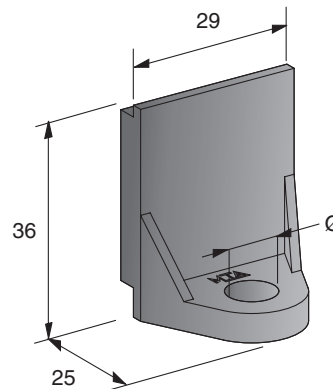

FIXING PLATES

1

2

3

4

IMG	DESCRIPTION	∅ mm	MATERIAL	COLOUR	P/N BOX	M.O.Q.	P/N BULK	M.O.Q.
1	MOUNTING BRACKET MALE	8,5	PA66	■ Black			0300690	100
2	MOUNTING BRACKET FEMALE	8,5	PA66	■ Black			0300691	100
3	FIXING PLATE WITH 1 SCREW	3,6	PP GF30	■ Black	0100352	250	0300352	1000
4	FIXING PLATE BY PRESSURE	6,5	PA66	■ Black			0300395	1000
	FIXING PLATE BY PRESSURE	8,0	PA66	■ Black			0300398	1000