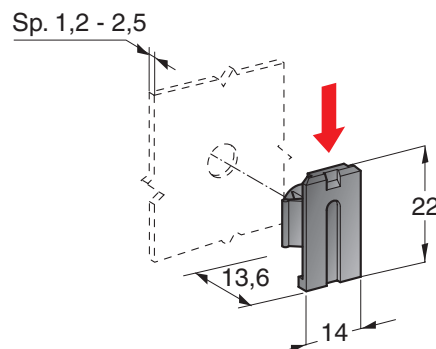

FIXING PLATES

1

2

3

4

IMG	DESCRIPTION	∅ mm	MATERIAL	COLOUR	P/N BOX	M.O.Q.	P/N BULK	M.O.Q.
1	MOUNTING BRACKET MALE	8,5	PA66	■ Black			0300690	100
2	MOUNTING BRACKET FEMALE	8,5	PA66	■ Black			0300691	100
3	FIXING PLATE WITH 1 SCREW	3,6	PP GF30	■ Black	0100352	250	0300352	1000
4	FIXING PLATE BY PRESSURE	6,5	PA66	■ Black			0300395	1000
	FIXING PLATE BY PRESSURE	8,0	PA66	■ Black			0300398	1000