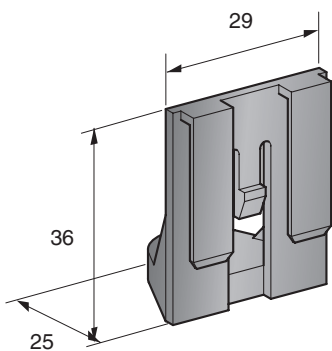

FIXING PLATES

1

2

3

4

IMG	DESCRIPTION	∅ mm	MATERIAL	COLOUR	P/N BOX	M.O.Q.	P/N BULK	M.O.Q.
1	MOUNTING BRACKET MALE	8,5	PA66	■ Black			0300690	100
2	MOUNTING BRACKET FEMALE	8,5	PA66	■ Black			0300691	100
3	FIXING PLATE WITH 1 SCREW	3,6	PP GF30	■ Black	0100352	250	0300352	1000
4	FIXING PLATE BY PRESSURE	6,5	PA66	■ Black			0300395	1000
	FIXING PLATE BY PRESSURE	8,0	PA66	■ Black			0300398	1000