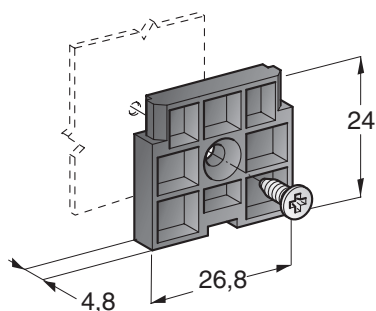

FIXING PLATES

1

2

3

4

IMG	DESCRIPTION	∅ mm	MATERIAL	COLOUR	P/N BOX	M.O.Q.	P/N BULK	M.O.Q.
1	MOUNTING BRACKET MALE	8,5	PA66	■ Black			0300690	100
2	MOUNTING BRACKET FEMALE	8,5	PA66	■ Black			0300691	100
3	FIXING PLATE WITH 1 SCREW	3,6	PP GF30	■ Black	0100352	250	0300352	1000
4	FIXING PLATE BY PRESSURE	6,5	PA66	■ Black			0300395	1000
	FIXING PLATE BY PRESSURE	8,0	PA66	■ Black			0300398	1000