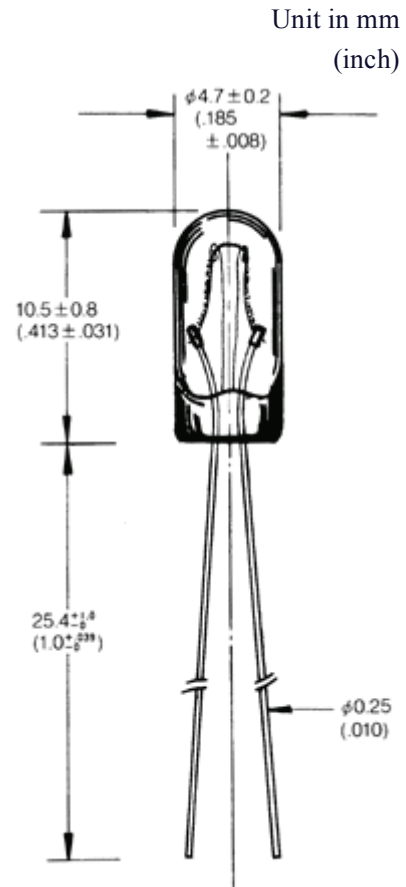

Wire Terminal

T-1 3/4 Wire Terminal

Line Nos.	Oshino Lamp Numbers	Design Volts	Design Amps	AVG. MSCd	Filament shape	Life (hours)
1	OL-1783	2.5	.20	.20	C-2R	500
2	OL-2169	2.5	.35	.21	C-2R	10,000
3	OL-1738	2.7	.06	.04	C-2R	6,000
4	OL-6130	3.0	.04	.03	C-2R	10,000
5	OL-2171	4.5	.12	.045	C-2V	25,000
6	OL-2208	5.0	.015	.002	C-2V	25,000
7	OL-6029	5.0	.02	.02	C-2V	10,000
8	OL-6134	5.0	.03	.03	C-2R	16,000
9	OL-6062	5.0	.04	.025	C-2R	50,000
10	OL-805	5.0	.06	.03	C-2R	200,000
11	OL-806	5.0	.06	.05	C-2R	100,000
12	OL-6083	5.0	.06	.15	C-2R	5,000
13	OL-6232	5.0	.075	.09	C-2R	40,000
14	OL-807	5.0	.115	.15	C-2R	40,000
15	OL-1083	5.0	.22	.60	C-2R	500
16	OL-1730	6.0	.04	.04	C-2V	10,000
17	OL-6225	6.0	.06	.13	C-2R	3,000
18	OL-1784	6.0	.20	.34@5V	C-2R	1,000
19	OL-2180	6.3	.04	.03	C-2V	50,000
20	OL-1739	6.3	.075	.23	C-2R	1,000
21	OL-6048	6.3	.15	.45	C-2R	3,000
22	OL-2181	6.3	.20	.40	C-2F	50,000
23	OL-2112	6.3	.20	.55	C-2R	5,000
24	OL-1869	10.0	.014	.004	C-2F	50,000
25	OL-6066	10.0	.027	.10	C-2V	3,000
26	OL-2107	10.0	.04	.08	C-2F	5,000
27	OL-2174	12.0	.04	.12	C-2F	10,000
28	OL-6037	12.0	.06	.15	C-2F	16,000

Lamp Design Characteristics

29	OL-2182	14.0	.08	.30	C-2F	50,000
30	OL-1705	14.0	.08	.50	C-2F	1,500
31	OL-1705L	14.0	.088	.50	C-2F	4,000
32	OL-2162	14.0	.10	.50	C-2F	10,000
33	OL-6002	15.0	.037	.075	C-2F	50,000
34	OL-2102	18.0	.04	.15	C-2F	10,000
35	OL-425	22.0	.04	.30	C-2F	2,000
36	OL-6004	24.0	.05	.50	C-2F	1,000
37	OL-6033	28.0	.024	.15	C-2F	5,000
38	OL-2185	28.0	.04	.20	C-2F	25,000
39	OL-2187	28.0	.04	.30	C-2F	7,000
40	OL-1764	28.0	.04	.34	C-2F	4,000
41	OL-1764LSV	28.0	.06	.34	C-2F	25,000
42	OL-361	28.0	.06	.60	C-2F	5,000
43	OL-6435	28.0	.065	.65	C-2F	10,000
44	OL-6234	32.0	.033	.34	C-2F	10,000