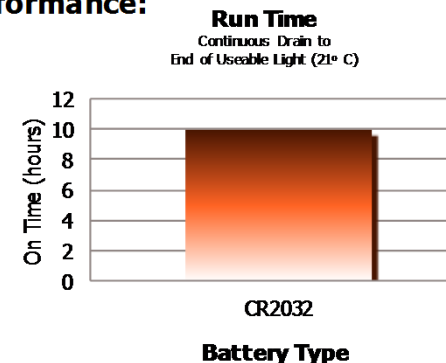

European Region

Product Detail:

- Designation:** Energizer
Spot - LED Multi-Use Light
- SAP:** 631525
- Color:** Green, Blue or Gray
- Power Source:** Two CR2032 Lithium Coin Cells
- ANSI/NEDA:** Series 5004LC
- Lamp:** One White LED
- Lamp Life (hr):** Lifetime
- Lamp Output (lumens):** 10
- Beam Distance (m):** 22
- Peak Beam Intensity (cd):** 120
- Run Time (h:mm):** 10
- Typical Weight:** 38 grams
with batteries
- Dimensions (mm):** 40 x 30

Performance:

Tested according to ANSI/NEMA FL 1 Standards.

631525

European Region

Versatile and bright, the Energizer® LED Clip-On Headlight offers hands free operation. Whether you clip it to a hat brim, attach it to your clothing or wear it around your head with the included elastic strap, it provides plenty of light for finding the trail, pitching a tent or increasing your visibility when jogging. The bright white LED is virtually unbreakable and the light survives an ANSI FL1 Standard 1-metre drop test.