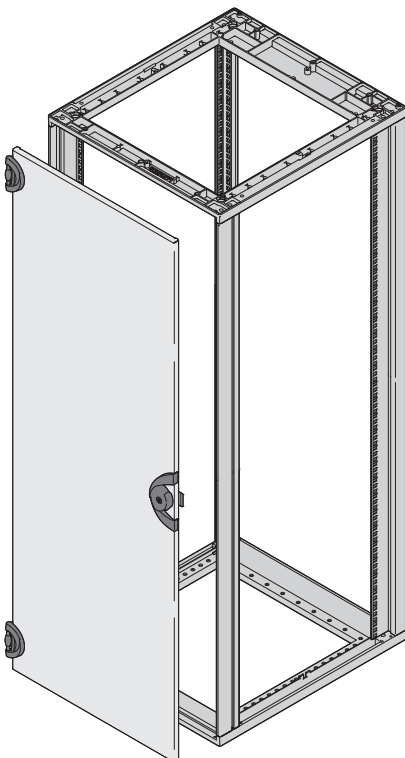

Cabinets - NOVASTAR

Glass door (smoke grey)

- Can be assembled at front and rear
- Opening angle 180°

Delivery comprises

Item	Qty	Description
1	1	Glass door, single pane safety glass (ESG) 6 mm, smoke grey; safety lock with DIN cylinder and 1 key (2233x); hinges, plastic, black
2	1	Assembly kit

Order Information

For cabinet height	Height	Part no.
U	mm	
9	422	27230-002
12	555	27230-003
16	733	27230-004
20	911	27230-005
25	1133	27230-006
34	1534	27230-007
38	1711	27230-008
43	1933	27230-009
47	2111	27230-010

07011059

Steel door

- Can be assembled at front and rear
- Opening angle 180°
- Colour black grey (RAL 7021) or light grey (RAL 7035)

Delivery comprises

Item	Qty	Description
1	1	Steel door, St, 1.5 mm; safety lock with DIN cylinder and 1 key (2233x); hinges, plastic, black
2	1	Fixing material kit and GND/earthing kit