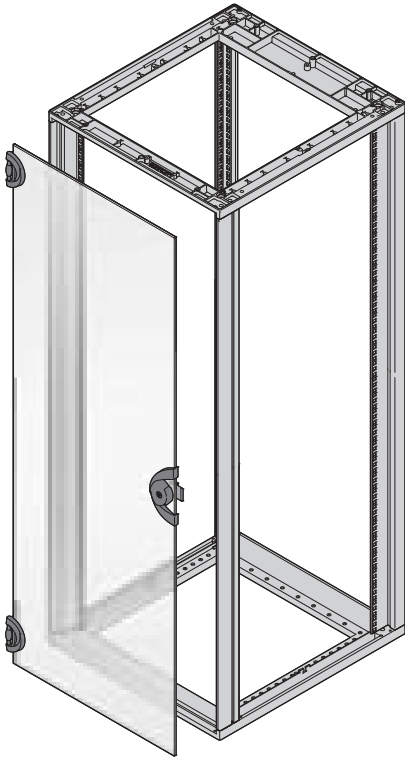

Cabinets - NOVASTAR

Glass door (smoke grey)

- Can be assembled at front and rear
- Opening angle 180°

Delivery comprises

Item	Qty	Description
1	1	Glass door, single pane safety glass (ESG) 6 mm, smoke grey; safety lock with DIN cylinder and 1 key (2233x); hinges, plastic, black
2	1	Assembly kit

Order Information

For cabinet height	Height	Part no.
U	mm	
9	422	27230-002
12	555	27230-003
16	733	27230-004
20	911	27230-005
25	1133	27230-006
34	1534	27230-007
38	1711	27230-008
43	1933	27230-009
47	2111	27230-010

07011059

Steel door

- Can be assembled at front and rear
- Opening angle 180°
- Colour black grey (RAL 7021) or light grey (RAL 7035)

Delivery comprises

Item	Qty	Description
1	1	Steel door, St, 1.5 mm; safety lock with DIN cylinder and 1 key (2233x); hinges, plastic, black
2	1	Fixing material kit and GND/earthing kit