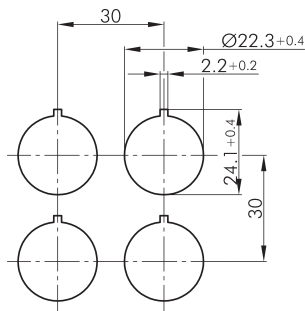

### Pushbutton head RQJT

Category:	Pushbutton Heads
Series:	RONTRON-Q-JUWEL
Panel cut-out:	Ø 22.3 mm
Protection class:	II (protective insulation)
Degree of protection:	IP65
Travel:	3 mm
Illumination:	yes
With labelling option:	yes
Front bezel	silver-coloured
Shape:	rounded square