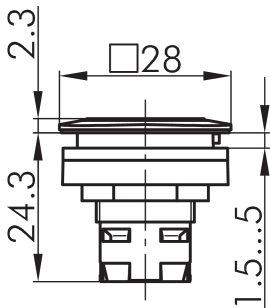

### Pushbutton head RQJT

Category:	Pushbutton Heads
Series:	RONTRON-Q-JUWEL
Panel cut-out:	Ø 22.3 mm
Protection class:	II (protective insulation)
Degree of protection:	IP65
Travel:	3 mm
Illumination:	yes
With labelling option:	yes
Front bezel	silver-coloured
Shape:	rounded square