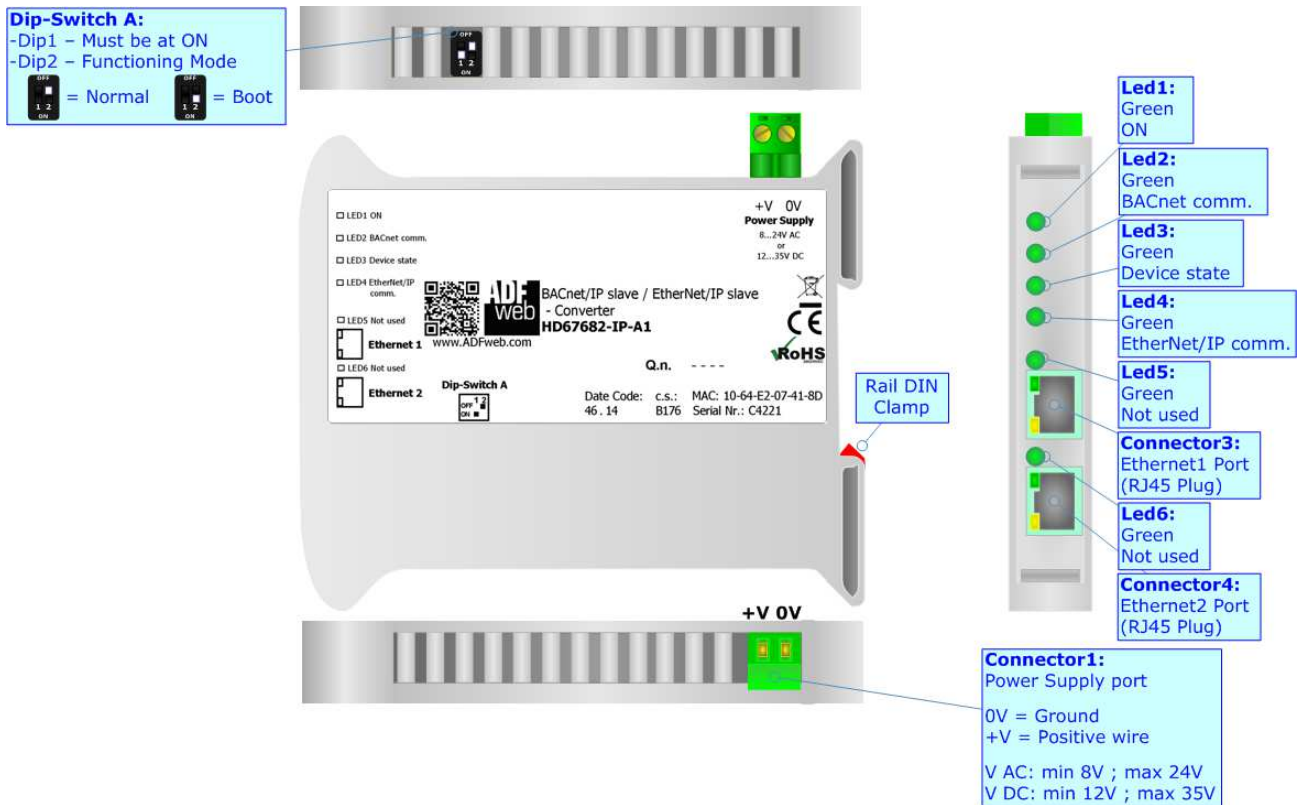

BACnet/IP slave / EtherNet/IP slave - Converter

To obtain the complete manual please go to

www.adfweb.com/download/filefold/MN67682_ENG.pdf

To obtain the new version of this box sheet please go to

www.adfweb.com/download/filefold/BS67682-IP-A1_ENG.pdf

CONNECTION SCHEME:

CONFIGURATION SOFTWARE:

For setting up the device you need the software named SW67682.

To obtain this software please go to

www.adfweb.com/download/filefold/SW67682.zip

ADFweb.com S.r.l.
 www.adfweb.com
 support@adfweb.com