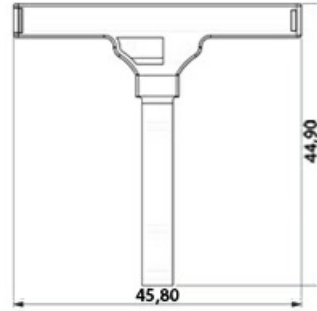

Klemsan®

49612A ME 1-1

KD 4 can be used with stopper , transparent group label.

Label information used by M 1-1

Order Info	Product Name	Dimensions(mm)	Plothen Plate	Explanation
508530	SFX 0615 Y	6x15	PLOT PL-E	Yellow Plastic Adhesive Labels

AutoCat File

Order
Info

49612A KD 4 can be used with stopper , transparent group label.

© 2018 Klemsan A.Ş.
www.klemsan.com