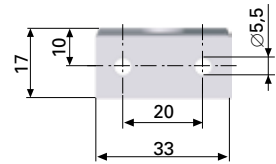

114. Bracket

Steel

Galvanised

Cat.no: 6410