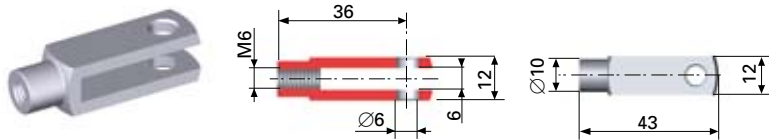

Steel
Galvanised
Fits no. 108

Cat.no: 4621

105. Clevis M6

Steel
Galvanised

Cat.no: 4996

106. Locking clip

Steel
Galvanised
Fits no. 105

Cat.no: 5089