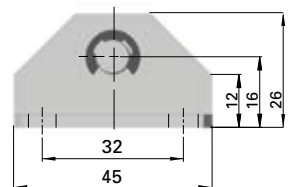

Locking clip included

Cat.no: 4623

120. Bracket

Steel

Galvanised

Locking clip included

Cat.no: 4624

END FITTINGS