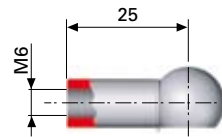

Black chrome

Cat.no: 4594

103. Ballcup M6, Ø 10

Steel

Galvanised

Lockwire included

Cat.no: 4615

14. Ballcup M8, Ø 10