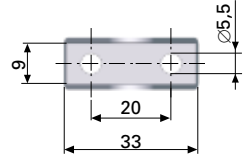

Cat.no: 6411

END FITTINGS

Brackets

112. Bracket

Steel

Galvanised

Bolt and locking clip included

Cat.no: 6408