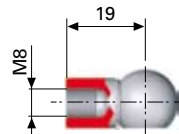

14. Ballcup M8, Ø 10

Steel

Galvanised

Lockwire included

Cat.no: 4602