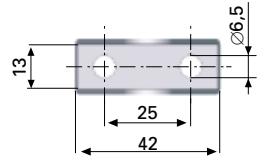

111. Bracket

Steel

Galvanised

Bolt and locking clip included

Cat.no: 6407