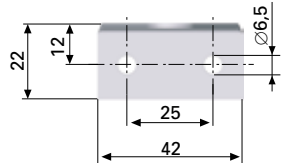

113. Bracket

Steel

Galvanised

Cat.no: 6409