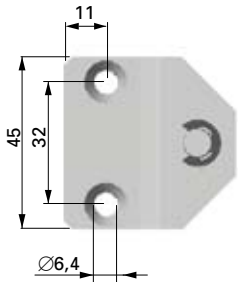

Locking clip included

Cat.no: 4623

120. Bracket

Steel

Galvanised

Locking clip included

Cat.no: 4624

END FITTINGS