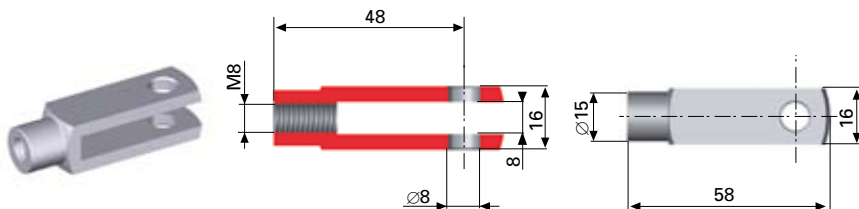

22. Clevis M8

Steel
Galvanised

Cat.no: 4214