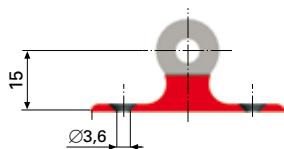

136. Socket ball on plate Ø 10

Steel
Galvanised

Cat.no: 4627

END FITTINGS

Brackets and fittings

123. Bracket

Plastic, black

Cat.no: 8962