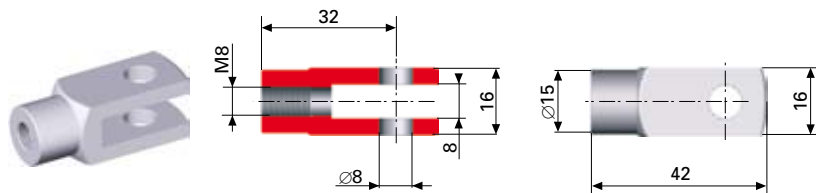

Steel
Galvanised
Fits no. 108

Cat.no: 4621

105. Clevis M6

Steel
Galvanised

Cat.no: 4996

106. Locking clip

Steel
Galvanised
Fits no. 105

Cat.no: 5089

END FITTINGS

Clevises

21. Clevis M8

Steel
Galvanised

Cat.no: 4605

107. Locking clip

Steel
Galvanised
Fits no. 21

Cat.no: 4619