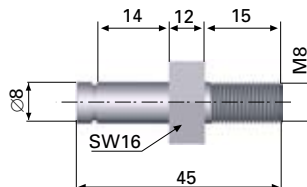

Cat.no: 6411

END FITTINGS

Brackets

112. Bracket

Steel

Galvanised

Bolt and locking clip included

Cat.no: 6408