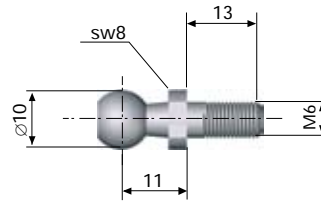

END FITTINGS

Ball studs and axial ball links

104. Ball stud M6, Ø 10

Steel
Galvanised

Cat.no: 4616