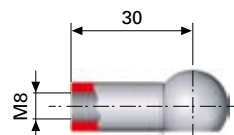

Cat.no: 6651

11. Ballcup M8, Ø 13

Steel

Galvanised

Lockwire included

Cat.no: 4599

END FITTINGS

Ball studs and axial ball links