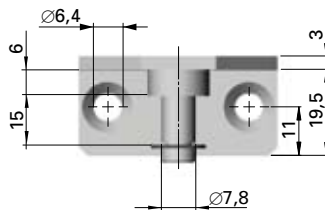

Locking clip included

Cat.no: 4623

120. Bracket

Steel

Galvanised

Locking clip included

Cat.no: 4624

END FITTINGS