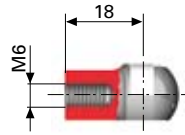

Locking clip in black galvanised steel

Cat.no: 4597

144. Ballcup M6, Ø 10

Plastic, grey

Locking clip chromated steel

Cat.no: 1114

3. Ballcup M6, Ø 10

Steel