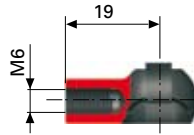

3. Ballcup M6, Ø 10

Steel

Black chrome

Cat.no: 4594