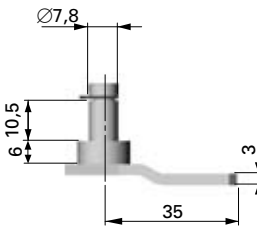

Locking clip included

Cat.no: 4623

120. Bracket

Steel

Galvanised

Locking clip included

Cat.no: 4624

END FITTINGS