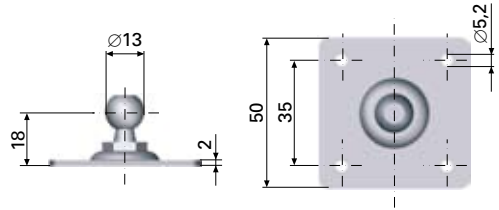

118. Socket ball on plate Ø 13

Steel
Galvanised

Cat.no: 8274