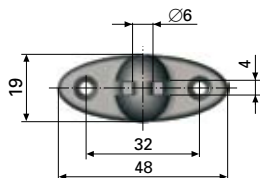

136. Socket ball on plate Ø 10

Steel
Galvanised

Cat.no: 4627

END FITTINGS

Brackets and fittings

123. Bracket

Plastic, black

Cat.no: 8962