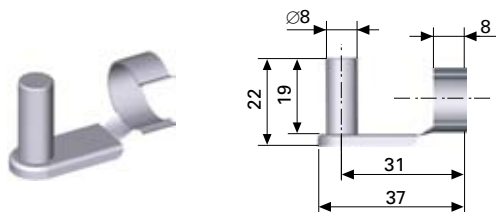

END FITTINGS

Clevises

21. Clevis M8

Steel
Galvanised

Cat.no: 4605

107. Locking clip

Steel
Galvanised
Fits no. 21

Cat.no: 4619