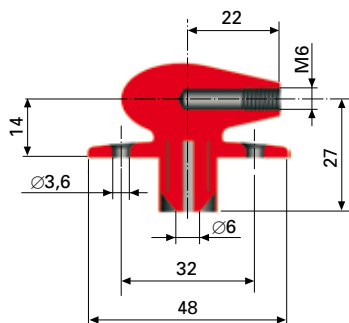

124. End fitting

Plastic, black

Cat.no: 8963