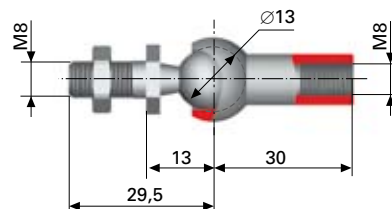

122. Ball link, axial M8

Steel
Galvanised
Including nut

Cat.no: 8961