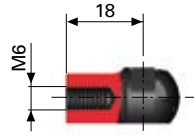

141. Ballcup M6, Ø 10

Plastic, black

Locking clip in black galvanised steel

Cat.no: 4597