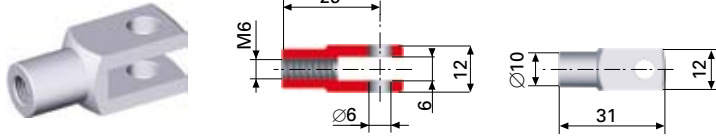

Brackets and clevises

137. Bracket

Steel
Galvanised
Bolt and nut included

Cat.no: 4628

108. Clevis M6

Steel
Galvanised

Cat.no: 4620

109. Locking clip