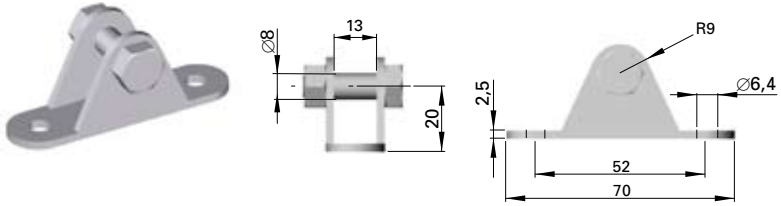

END FITTINGS

Brackets and clevises

137. Bracket

Steel
Galvanised
Bolt and nut included

Cat.no: 4628