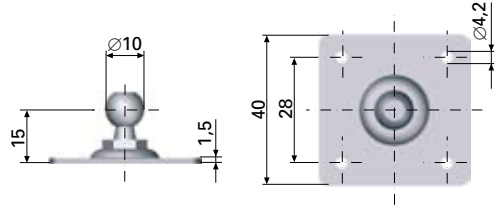

Steel
Galvanised
Including nut

Cat.no: 8961

END FITTINGS

Socket ball on plate

117. Socket ball on plate Ø 10

Steel
Galvanised

Cat.no: 8273

118. Socket ball on plate Ø 13