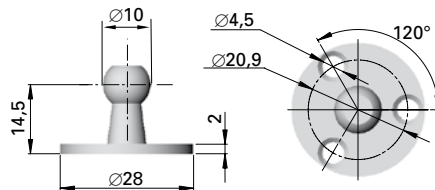

136. Socket ball on plate Ø 10

Steel
Galvanised

Cat.no: 4627