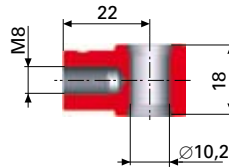

46. Loop M8

Zinc

Cat.no: 6650