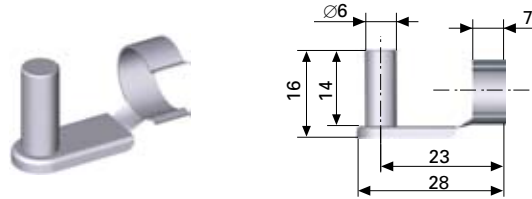

109. Locking clip

Steel
Galvanised
Fits no. 108

Cat.no: 4621