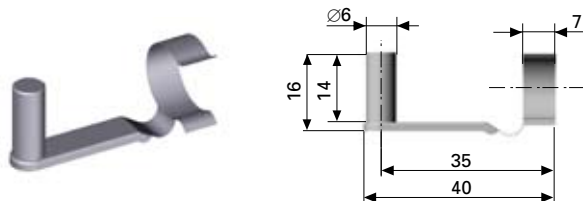

Steel
Galvanised
Fits no. 108

Cat.no: 4621

105. Clevis M6

Steel
Galvanised

Cat.no: 4996

106. Locking clip

Steel
Galvanised
Fits no. 105

Cat.no: 5089

END FITTINGS

Clevises

21. Clevis M8

Steel
Galvanised

Cat.no: 4605

107. Locking clip

Steel
Galvanised
Fits no. 21

Cat.no: 4619