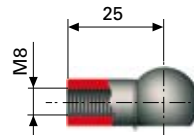

Cat.no: 6651

11. Ballcup M8, Ø 13

Steel

Galvanised

Lockwire included

Cat.no: 4599

END FITTINGS

Ball studs and axial ball links