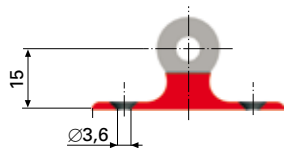

142. Bracket

Plastic, grey

Cat.no.: 1115