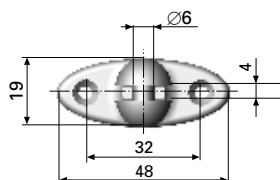

142. Bracket

Plastic, grey

Cat.no.: 1115