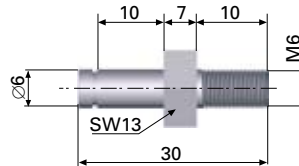

116. Anchor

Steel

Galvanised

Locking clip included

Cat.no: 6412