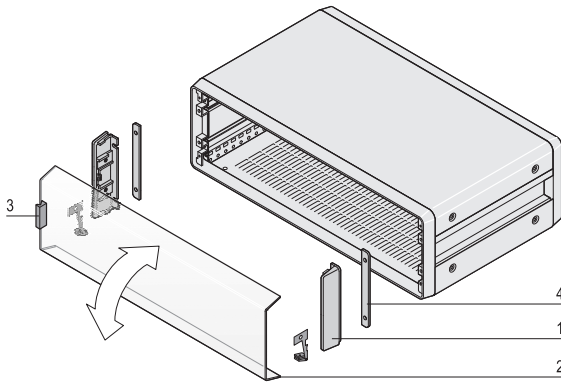

Desk-top cases - *compacPRO*

Front door, acrylic glass, hinged

02005003

- Assembly of the hinge to top or bottom
- With snap-on latch
- Lock retrofitable

Delivery comprises (kit)

Item	Qty	Description
1	2	Side part, Al die-cast, powder-coated, RAL 7016
2	1	Front door, PMMA, tinted blue-grey, acrylic glass, 3 mm
3	1	Snap-on latch, PC, UL 94 V-0, black
4	2	Spacer plate, Al, 3 mm, passivated
5	1	Assembly kit

Order Information

Height	Width	Part no.
U	HP	
3	42	24575-137
3	63	24575-157
3	84	24575-177
Lock for front door cylinder, 2 keys, assembly parts		21100-647

02004069

Dimensions table

Height	b	H	h	B
U	TE	mm	mm	mm
3	42	139,50	128,40	229,60
3	63	139,50	128,40	336,40
3	84	139,50	128,40	443,00