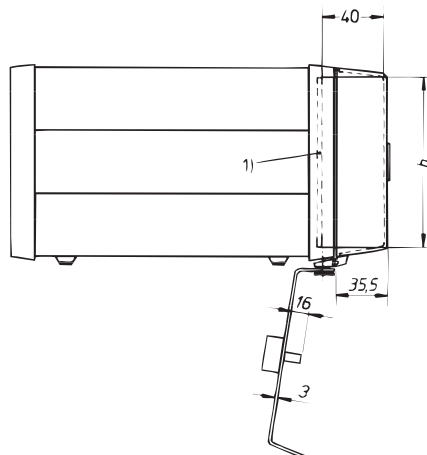

Desk-top cases - *compacPRO*

Front door, acrylic glass, hinged

02005003

- Assembly of the hinge to top or bottom
- With snap-on latch
- Lock retrofitable

Delivery comprises (kit)

Item	Qty	Description
1	2	Side part, Al die-cast, powder-coated, RAL 7016
2	1	Front door, PMMA, tinted blue-grey, acrylic glass, 3 mm
3	1	Snap-on latch, PC, UL 94 V-0, black
4	2	Spacer plate, Al, 3 mm, passivated
5	1	Assembly kit

Order Information

Height	Width	Part no.
U	HP	
3	42	24575-137
3	63	24575-157
3	84	24575-177
Lock for front door cylinder, 2 keys, assembly parts		21100-647

02004069

Dimensions table

Height	b	H	h	B
U	TE	mm	mm	mm
3	42	139,50	128,40	229,60
3	63	139,50	128,40	336,40
3	84	139,50	128,40	443,00

Front door, hinged

84-2265

84-225

1) Front panel

For further information www.schroff.biz/oneclick
oneClick search code = Part no.