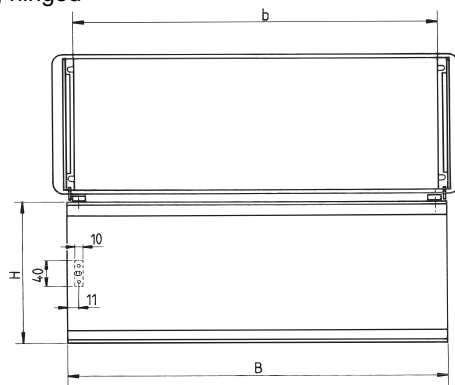

Desk-top cases - *compacPRO*

Front door, acrylic glass, hinged

02005003

- Assembly of the hinge to top or bottom
- With snap-on latch
- Lock retrofitable

Delivery comprises (kit)

Item	Qty	Description
1	2	Side part, Al die-cast, powder-coated, RAL 7016
2	1	Front door, PMMA, tinted blue-grey, acrylic glass, 3 mm
3	1	Snap-on latch, PC, UL 94 V-0, black
4	2	Spacer plate, Al, 3 mm, passivated
5	1	Assembly kit

Order Information

Height	Width	Part no.
U	HP	
3	42	24575-137
3	63	24575-157
3	84	24575-177
Lock for front door cylinder, 2 keys, assembly parts		21100-647

02004069

Dimensions table

Height	b	H	h	B
U	TE	mm	mm	mm
3	42	139,50	128,40	229,60
3	63	139,50	128,40	336,40
3	84	139,50	128,40	443,00

Front door, hinged

84-2265

84-225

1) Front panel

For further information www.schroff.biz/oneclick
oneClick search code = Part no.