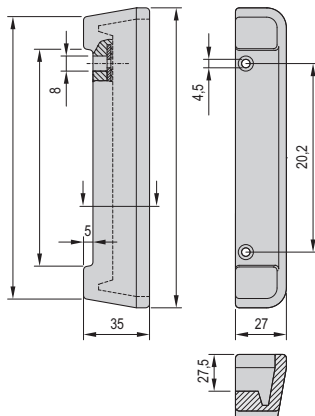

Desk-top cases - *compacPRO*

Rear foot with rubber insert

02005004

Delivery comprises

Item	Qty	Description
1	2	Foot with rubber insert, PC, UL 94 V-0, RAL 7016
2	1	Fixing material

Order Information

For case height	A	Part no.
U	mm	
3	139	24575-114
4	183.5	24575-214

For further information www.schroff.biz/oneclick
oneClick search code = Part no.

02004063

Edge protection/rear foot

02005005

Delivery comprises

Item	Qty	Description
1	2	Edge protection, PU foam, black
2	1	Assembly kit

Order Information

For case height	A	B	C	Part no.
U	mm	mm	mm	
3	159.1	114.0	100.0	20823-675
4	203.6	159.0	144.5	20823-676

For further information www.schroff.biz/oneclick
oneClick search code = Part no.

02908054