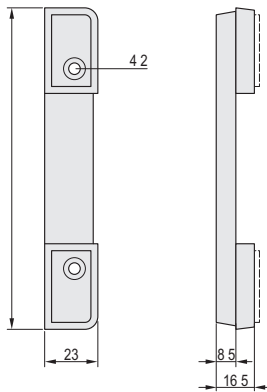

Desk-top cases - *compacPRO*

Rear foot with rubber insert

02005004

Delivery comprises

Item	Qty	Description
1	2	Foot with rubber insert, PC, UL 94 V-0, RAL 7016
2	1	Fixing material

Order Information

For case height	A	Part no.
U	mm	
3	139	24575-114
4	183.5	24575-214

For further information www.schroff.biz/oneclick
oneClick search code = Part no.

02004063

Edge protection/rear foot

02005005

Delivery comprises

Item	Qty	Description
1	2	Edge protection, PU foam, black
2	1	Assembly kit

Order Information

For case height	A	B	C	Part no.
U	mm	mm	mm	
3	159.1	114.0	100.0	20823-675
4	203.6	159.0	144.5	20823-676

For further information www.schroff.biz/oneclick
oneClick search code = Part no.

02908054