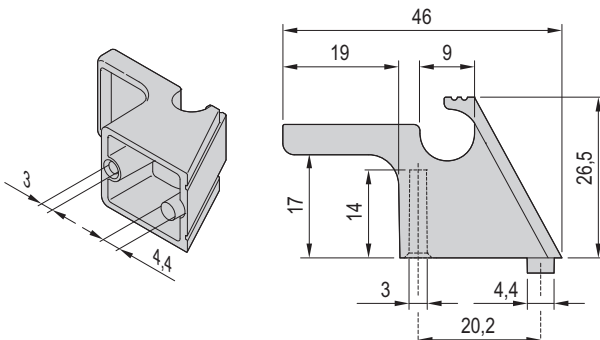

Desk-top cases - *compacPRO*

Filler angle

02005002

02004062

- To cover the sides of the frame and to create a continuous front plane with plug-in units and partial-width front panels
- This filler angle is recommended when fitting horizontal rails

Delivery comprises

Item	Qty	Description
1	2	Filler angle, Al extrusion, anodised, cut edges plain

Order Information

Height	Part no.
U	
2	24575-019
3	24575-119
4	24575-219
6	24575-419

Note

- Fixing material is supplied with case

For further information www.schroff.biz/oneclick
oneClick search code = Part no.

Cable holder

02908053

02908052

Delivery comprises (kit)

Item	Qty	Description
1	2	Cable bracket, ABS, UL V-94 0, RAL 7016, detent for cables between 8 mm and 12 mm
2	1	Drilling template, two drill holes each per bracket are needed in rear panel
3	1	Assembly kit