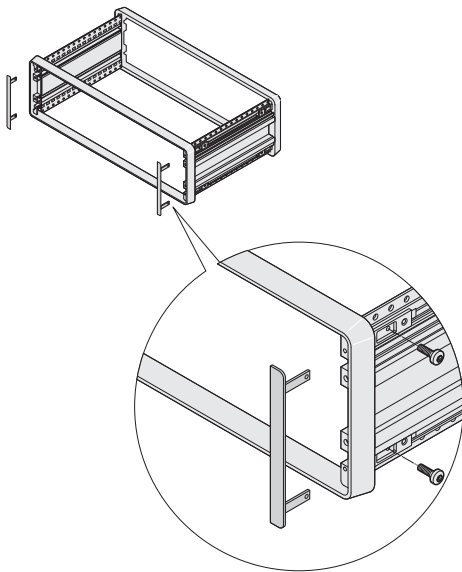

Desk-top cases - *compacPRO*

Filler angle

02005002

02004062

- To cover the sides of the frame and to create a continuous front plane with plug-in units and partial-width front panels
- This filler angle is recommended when fitting horizontal rails

Delivery comprises

Item	Qty	Description
1	2	Filler angle, Al extrusion, anodised, cut edges plain

Order Information

Height	Part no.
U	
2	24575-019
3	24575-119
4	24575-219
6	24575-419

Note

- Fixing material is supplied with case

For further information www.schroff.biz/oneclick
oneClick search code = Part no.

Cable holder

02908053

02908052

Delivery comprises (kit)

Item	Qty	Description
1	2	Cable bracket, ABS, UL V-94 0, RAL 7016, detent for cables between 8 mm and 12 mm
2	1	Drilling template, two drill holes each per bracket are needed in rear panel
3	1	Assembly kit