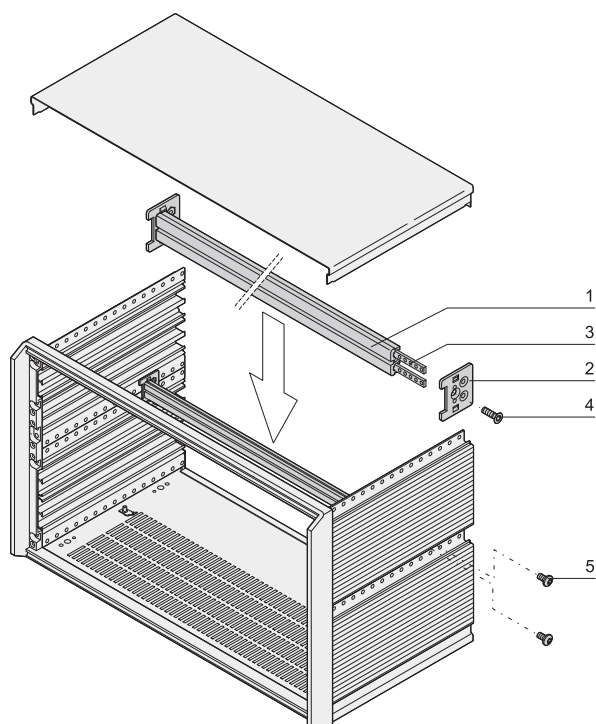

Desk-top enclosure - *propacPRO*

Horizontal rails, centre, type ST-C

05806089

- For indirect backplane mounting (with insulation strip)
- For 6 U propacPRO case

Delivery comprises (kit, item 1 to 4 are pre-mounted)

Item	Qty	Description
1	1	Horizontal rail, Al extrusion, anodised, contact surfaces conductive
2	2	Adaptor plate, Al
3	2	Threaded insert, M2.5, St, zinc-plated
4	2	Countersunk screw, M4 x 14
5	4	Pan head screw, M4 x 6

Order Information

Usable width	Length	Part no.
HP	mm	
84	431.8	24575-474
Insulation strip 84 HP, PBT UL 94 V-0, grey, PU 10 pieces		24560-884

For further information www.schroff.biz/oneclick
oneClick search code = Part no.

Threaded inserts, perforated strips, insulation strips

Order Information

Usable length HP	Threaded insert		Perforated strip		Insulation strip	
	Length mm	1 piece (SPQ 10) ¹⁾	Length mm	1 piece (SPQ 10) ¹⁾	Length mm	PU 10 pieces
28	146.82	34561-328	147.12	30845-197	144.20	24560-828
42	217.94	34561-342	218.24	30845-211	210.40	24560-842
63	324.62	34561-363	324.92	30845-232	316.88	24560-863
84	431.30	34561-384	431.60	30845-253	428.64	24560-884