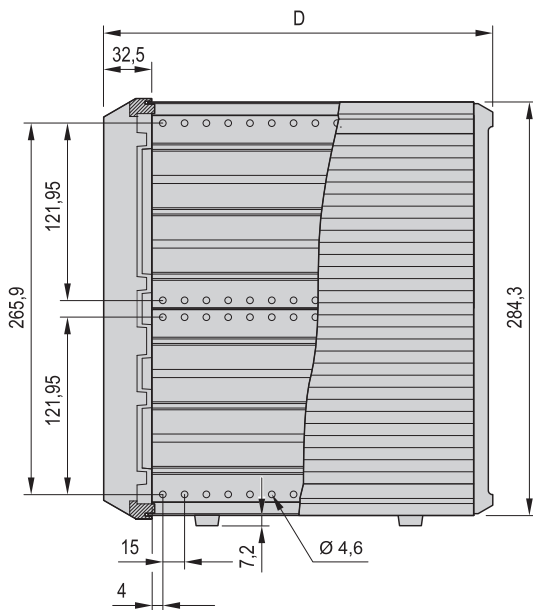

Note

- Dimension drawings of side panel see from page 5.53

For further information www.schroff.biz/oneclick
oneClick search code = Part no.

3 U

05806060