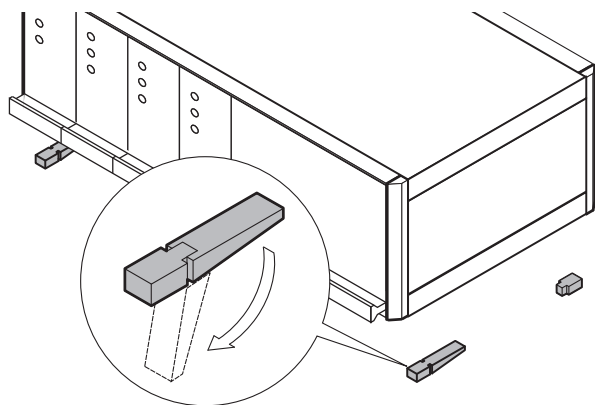

### Tip-up feet and stacking aid/design element

Tip-up foot

01802075

Stacking aid/design element

01802076

- Can be used instead of standard feet
- Carrying capacity: 25 kg per foot
- Mounting holes in bottom of casing

#### Delivery comprises ((kit))

Item	Qty	Description
1	4	Foot, PA, UL 94 V-0
2	4	Anti-slip protection, TPE
3	2	Tip-up device, PA, UL 94 V-0
4	1	Assembly kit