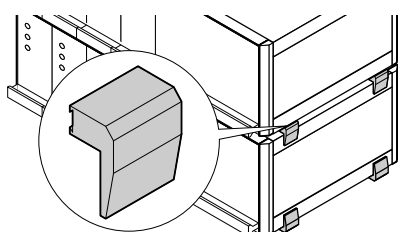

### Tip-up feet and stacking aid/design element

Tip-up foot

01802075

Stacking aid/design element

01802076

- Can be used instead of standard feet
- Carrying capacity: 25 kg per foot
- Mounting holes in bottom of casing

#### Delivery comprises ((kit))

Item	Qty	Description
1	4	Foot, PA, UL 94 V-0
2	4	Anti-slip protection, TPE
3	2	Tip-up device, PA, UL 94 V-0
4	1	Assembly kit