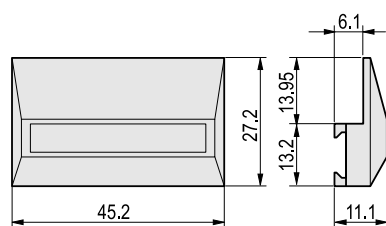

### Tip-up feet and stacking aid/design element

Tip-up foot

01802075

Stacking aid/design element

01802076

- Can be used instead of standard feet
- Carrying capacity: 25 kg per foot
- Mounting holes in bottom of casing