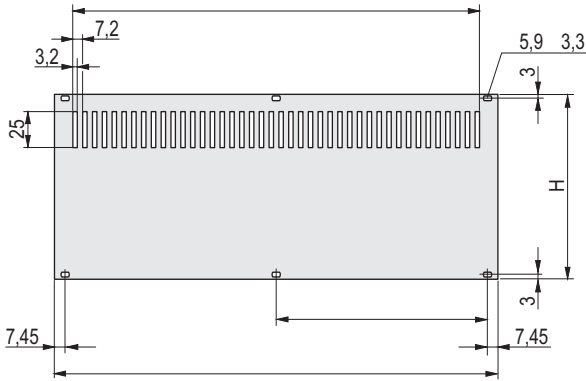

Desk-top cases - *ratiopac* **PRO** / -air

Rear panels with ventilation slots

Shieldable

01802055

Unshielded

01804050

- Two versions:
unshielded, Al, 2.5 mm;
shieldable, Al extrusion (textile EMC seal, retrofittable)
- Mounting on horizontal rails (top and bottom)

Delivery comprises

Item	Qty	Description
1	1	Rear panel, Al, 2.5 mm, front: anodised, rear: iridescent green chromated; unshielded or shieldable with EMC seal (textile)

Order Information

Height U	H mm	Width W HP mm	B mm	unshielded Part no.	shieldable Part no.
2, 3-air	84	28	141.9	-	30849-007 20848-679
2, 3-air	84	42	213	101.6	30849-014 20848-680
2, 3-air	84	63	319.7	157.5	30849-015 20848-681
2, 3-air	84	84	426.4	208.3	30849-016 20848-682
3, 4-air	128.4	28	141.9	-	30849-008 20848-633
3, 4-air	128.4	42	213	101.6	30849-021 20848-634
3, 4-air	128.4	63	319.7	157.5	30849-022 20848-635
3, 4-air	128.4	84	426.4	208.3	30849-023 20848-636
4, 5-air	172.9	28	141.9	-	30849-009 20848-656
4, 5-air	172.9	42	213	101.6	30849-028 20848-657
4, 5-air	172.9	63	319.7	157.5	30849-029 20848-658
4, 5-air	172.9	84	426.4	208.3	30849-030 20848-659
5, 6-air	217.3	28	141.9	-	30849-011 20848-744
5, 6-air	217.3	42	213	101.6	30849-171 20848-745
5, 6-air	217.3	63	319.7	157.5	30849-172 20848-746
5, 6-air	217.3	84	426.4	208.3	30849-173 20848-747
6, 7-air	261.8	28	141.9	-	30849-010 20848-640
6, 7-air	261.8	42	213	101.6	30849-035 20848-641
6, 7-air	261.8	63	319.7	157.5	30849-036 20848-642
6, 7-air	261.8	84	426.4	208.3	30849-037 20848-643

Textile EMC seals

Delivery comprises

Item	Qty	Description
1	10/100	Textile EMC seal, core: foam, sleeve: textile cladding with CuNi coating

Order Information

Height U	Height mm	Qty/PU pieces	Part no.
2, 3-air	52	10	21101-857
3, 4-air	97	100	21101-854
3, 4-air	97	10	21101-853
4, 5-air	142	10	21101-858
5, 6-air	187	10	21101-978
6, 7-air	232	100	21101-856
6, 7-air	232	10	21101-855